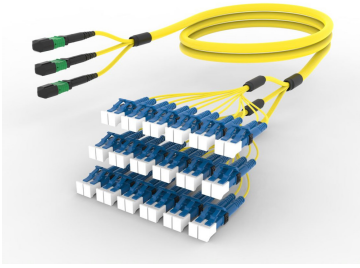

ULGMXLGCG

Base Product

Ultra Low Loss ULL TeraSPEED® MPO(Pinned) to LC/APC G B Ruggedized fanout Cable, 36-Fiber, Plenum, 12 fiber PmP 2.0 mm Dca

Product Classification

Regional Availability

Asia | Australia/New Zealand | Europe | Latin America | Middle East/Africa | North America

Portfolio

CommScope®

Product Type

Ruggedized fanout

Product Brand

SYSTIMAX ULL

Ordering Note

For additional jacket colors, please contact a CommScope Sales Representative | For lengths greater than 999 ft (304 m), orders must be in meters | Minimum length may vary based on cable configuration

Green

Construction Type

Stranded

Furcation Color

Yellow

Interface, Connector A

MPO-12/APC Male

Interface, Connector B

LC/APC

Interface Feature, connector B

Grade B performance

Jacket Color

Yellow

Polarity

Method B Enhanced (ULL)

Fibers per Subunit, quantity