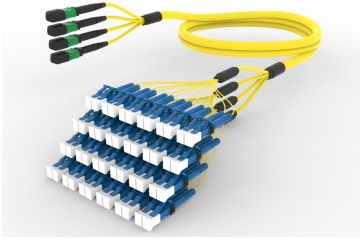

## Base Product

Ultra Low Loss ULL TeraSPEED® MPO(Pinned) to LC/UPC G B Ruggedized fanout Cable, 48-Fiber, Plenum, 12 fiber PmP 2.0 mm Dca