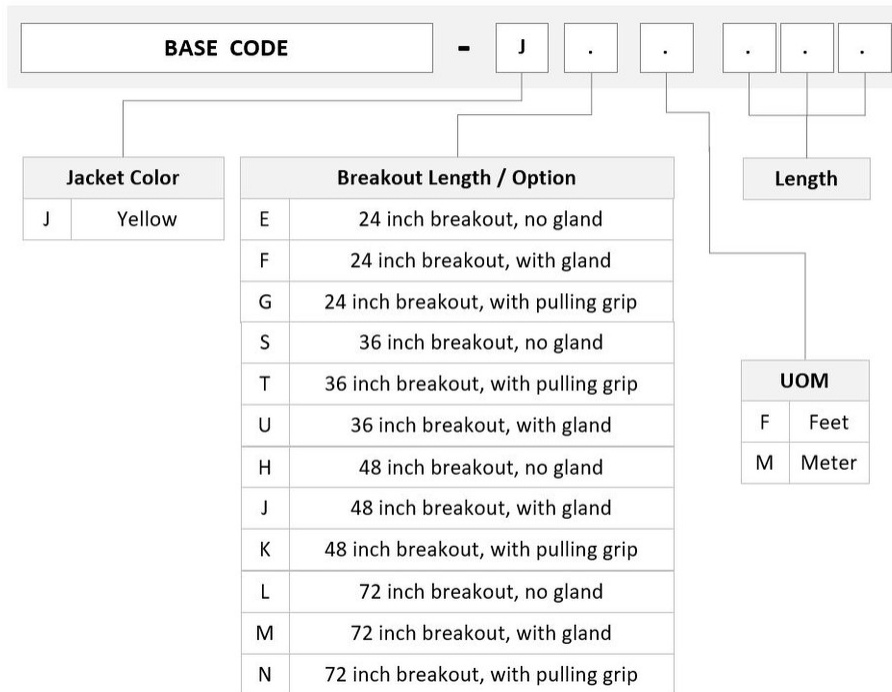

Ordering Tree

Mechanical Specifications

Cable Retention Strength, maximum 11.24 lb @ 0 ° | 4.40 lb @ 90 °

Optical Specifications

Fiber Mode Singlemode

Fiber Type G.652.D | G.657.A2, TeraSPEED®

Environmental Specifications

Operating Temperature -10 °C to +60 °C (+14 °F to +140 °F)

Environmental Space Indoor | Plenum

Regulatory Compliance/Certifications

Agency	Classification
ANATEL	Compliant
CHINA-ROHS	Below maximum concentration value