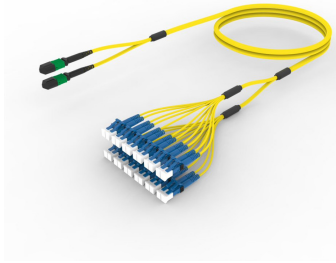

ULGMXLCAF

Base Product

Ultra Low Loss Singlemode MPO12 Pinned to LC/UPC 24-Fiber InstaPATCH® 360 Ruggedized Fanout Cable, Plenum

Product Classification

Regional Availability	Asia Australia/New Zealand China Europe India Latin America Middle East/Africa North America
Portfolio	CommScope®
Product Type	Ruggedized fanout
Product Brand	SYSTIMAX InstaPATCH® 360 SYSTIMAX ULL
Ordering Note	For lengths greater than 999 ft (304 m), orders must be in meters Minimum length may vary based on cable configuration Not available in the United States or Canada

General Specifications

Color, boot A	Black
Color, connector A	Green
Color, boot B	Blue
Color, connector B	Blue
Construction Type	Stranded
Furcation Color	Yellow
Interface, Connector A	MPO-12/APC Male
Interface, Connector B	LC/UPC
Jacket Color	Yellow
Polarity	Method B Enhanced (ULL)
Fibers per Subunit, quantity	12
Total Fibers, quantity	24

Dimensions

Cable Assembly Length Range (m)	3 – 999
Cable Assembly Length Range (ft)	7 – 999

Ordering Tree

Mechanical Specifications

Cable Retention Strength, maximum 11.24 lb @ 0 ° | 4.40 lb @ 90 °

Optical Specifications