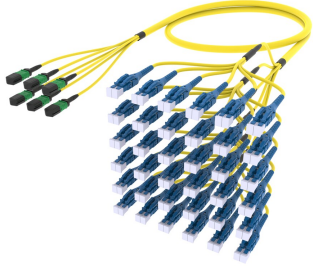

ULGMPLUCK

Base Product

Ultra Low Loss ULL TeraSPEED® MPO(Unpinned) to LC/UPC Uniboot Ruggedized fanout Cable, 72-Fiber, Plenum, 12 fiber PmP 2.0 mm Dca

Product Classification

Regional Availability

Asia | Australia/New Zealand | Europe | Latin America | Middle East/Africa | North America

Portfolio

CommScope®

Product Type

Ruggedized fanout

Product Brand

SYSTIMAX ULL

Ordering Note

For additional jacket colors, please contact a CommScope Sales Representative | For lengths greater than 999 ft (304 m), orders must be in meters | Minimum length may vary based on cable configuration

Blue

Construction Type

Stranded

Furcation Color

Yellow

Interface, Connector A

MPO-12/APC Female

Interface, Connector B

LC/UPC

Interface Feature, connector B

Uniboot

Jacket Color

Yellow

Polarity

Method B Enhanced (ULL)

Fibers per Subunit, quantity