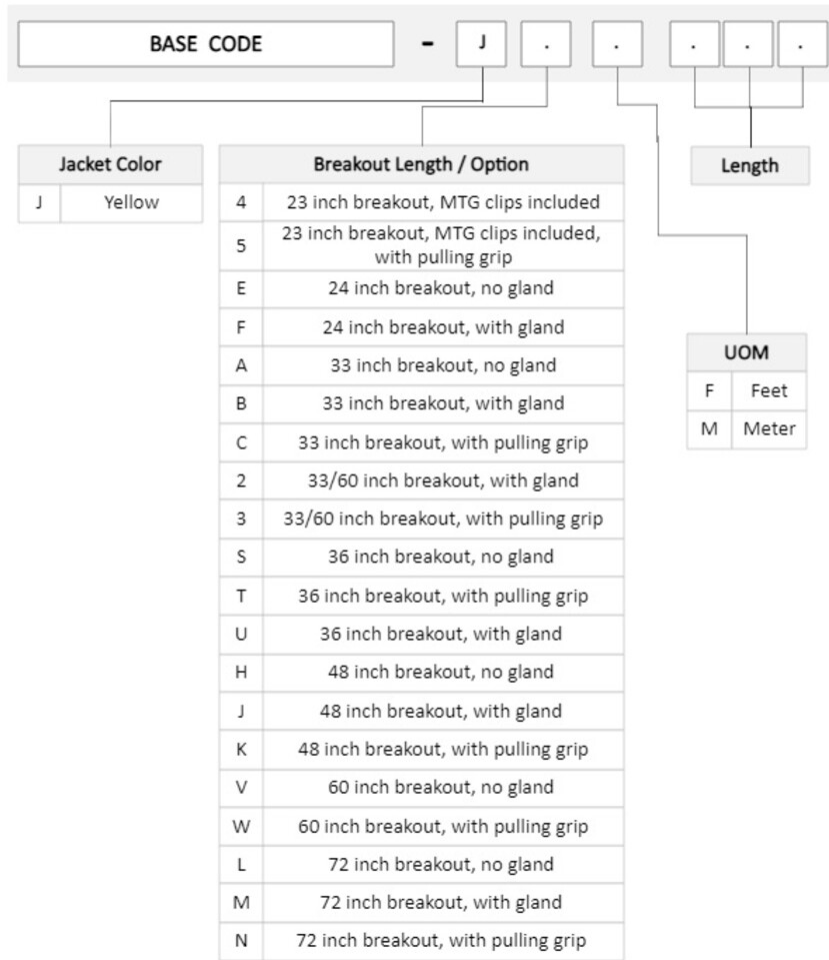

ULGMPLUCK

Cable Assembly Length Range (ft)

7 – 999

Ordering Tree

Optical Specifications

Fiber Mode

Singlemode

Fiber Type

G.657.A2, TeraSPEED®

Environmental Specifications

Operating Temperature

-10 °C to +60 °C (+14 °F to +140 °F)

EN50575 CPR Cable EuroClass Fire Performance

Dca

Environmental Space

Indoor | Plenum