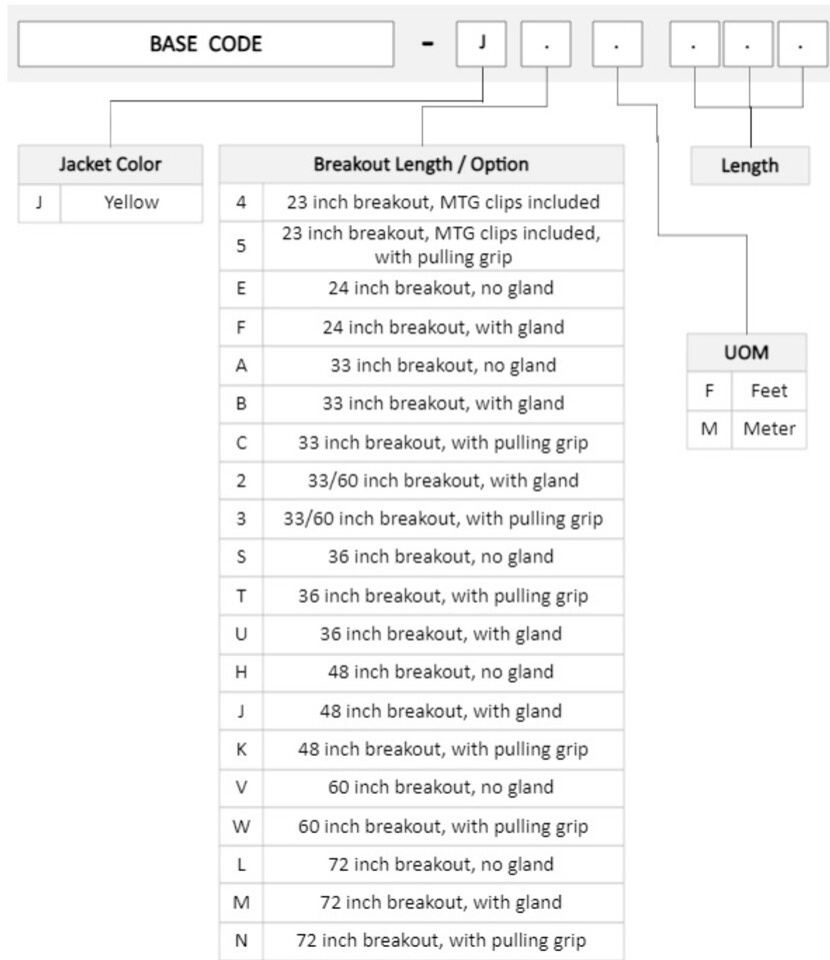

ULGMPLUCD

Cable Assembly Length Range (ft)

7 – 999

Ordering Tree

Optical Specifications

Fiber Mode

Singlemode

Fiber Type

G.657.A2, TeraSPEED®

Environmental Specifications

Operating Temperature

-10 °C to +60 °C (+14 °F to +140 °F)

EN50575 CPR Cable EuroClass Fire Performance

Dca

Environmental Space

Indoor | Plenum