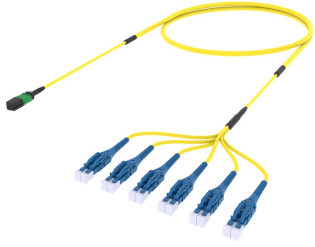

ULGMPLUCD

Base Product

Ultra Low Loss ULL TeraSPEED® MPO(Unpinned) to LC/UPC Uniboot Ruggedized fanout Cable, 12-Fiber, Plenum, 12 fiber PmP 2.0 mm Dca

Product Classification

Regional Availability

Asia | Australia/New Zealand | Europe | Latin America | Middle East/Africa | North America

Portfolio

CommScope®

Product Type

Ruggedized fanout

Product Brand

SYSTIMAX ULL

Ordering Note

For additional jacket colors, please contact a CommScope Sales Representative | For lengths greater than 999 ft (304 m), orders must be in meters | Minimum length may vary based on cable configuration

General Specifications

Color, boot A

Black

Color, connector A

Green

Color, boot B

Blue

Color, connector B

Blue

Construction Type

Stranded

Furcation Color

Yellow

Interface, Connector A

MPO-12/APC Female

Interface, Connector B