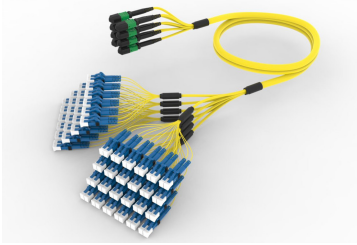

ULGMPLGCL

Base Product

Ultra Low Loss ULL TeraSPEED® MPO(Unpinned) to LC/APC G B Ruggedized fanout Cable, 96-Fiber, Plenum, 12 fiber PmP 2.0 mm Dca

Product Classification

Regional Availability

Asia | Australia/New Zealand | Europe | Latin America | Middle East/Africa | North America

Portfolio

CommScope®

Product Type

Ruggedized fanout

Product Brand

SYSTIMAX ULL

Ordering Note

For additional jacket colors, please contact a CommScope Sales Representative | For lengths greater than 999 ft (304 m), orders must be in meters | Minimum length may vary based on cable configuration

Green

Construction Type

Stranded

Furcation Color

Yellow

Interface, Connector A

MPO-12/APC Female

Interface, Connector B

LC/APC

Interface Feature, connector B

Grade B performance

Jacket Color

Yellow

Polarity

Method B Enhanced (ULL)

Fibers per Subunit, quantity