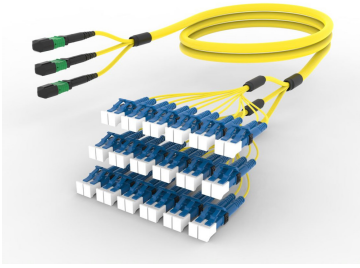

## Base Product

Ultra Low Loss ULL TeraSPEED® MPO(Unpinned) to LC/UPC G B Ruggedized fanout Cable, 36-Fiber, Plenum, 12 fiber PmP 2.0 mm Dca

### Cable Assembly Length Range (m)

3 – 999