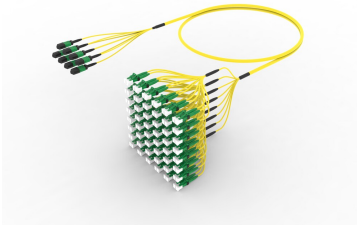

## Base Product

Ultra Low Loss ULL TeraSPEED® MPO(Unpinned) to LC/APC Ruggedized fanout Cable, 96-Fiber, Plenum, 12 fiber PmP 2.0 mm Dca

## Product Classification

<b>Regional Availability</b>	Asia   Australia/New Zealand   Europe   Latin America   Middle East/Africa   North America
<b>Portfolio</b>	CommScope®
<b>Product Type</b>	Ruggedized fanout
<b>Product Brand</b>	SYSTIMAX ULL
<b>Ordering Note</b>	For additional jacket colors, please contact a CommScope Sales Representative   For lengths greater than 999 ft (304 m), orders must be in meters   Minimum length may vary based on cable configuration

## General Specifications

<b>Color, boot A</b>	Black
<b>Color, connector A</b>	Green
<b>Color, boot B</b>	Green
<b>Color, connector B</b>	Green
<b>Construction Type</b>	Stranded
<b>Furcation Color</b>	Yellow
<b>Interface, Connector A</b>	MPO-12/APC Female
<b>Interface, Connector B</b>	LC/APC
<b>Interface Feature, connector B</b>	ULL
<b>Jacket Color</b>	Yellow
<b>Polarity</b>	Method B Enhanced (ULL)
<b>Fibers per Subunit, quantity</b>	12
<b>Total Fibers, quantity</b>	96