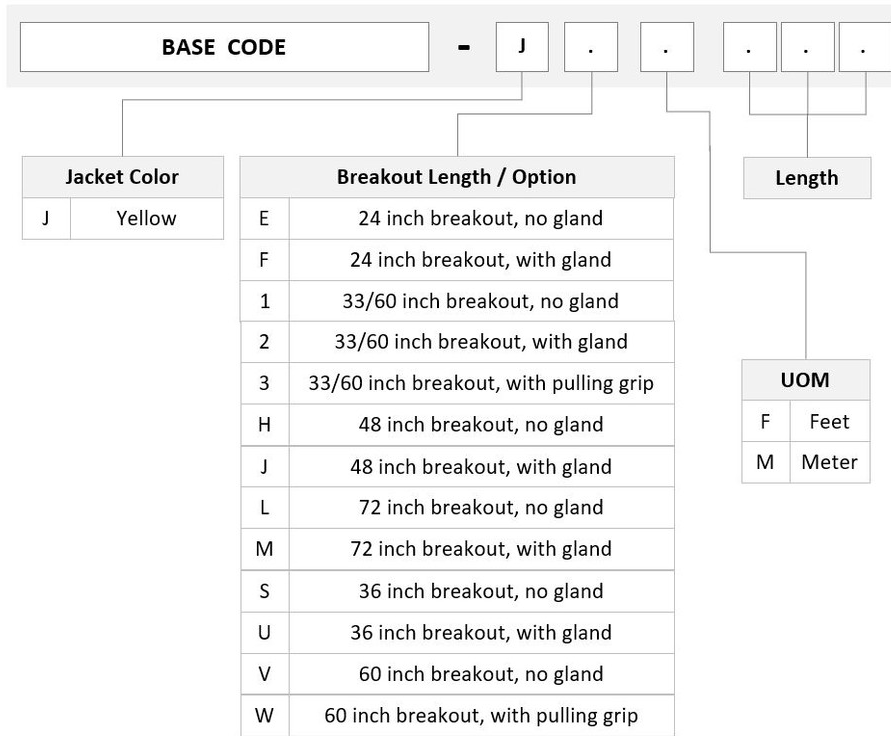

Ordering Tree

Optical Specifications

Fiber Mode	Singlemode
Fiber Type	G.657.A2, TeraSPEED®

Environmental Specifications

Operating Temperature	-10 °C to +60 °C (+14 °F to +140 °F)
EN50575 CPR Cable EuroClass Fire Performance	Dca
Environmental Space	Indoor | Plenum

Regulatory Compliance/Certifications

Agency	Classification
ANATEL	Compliant