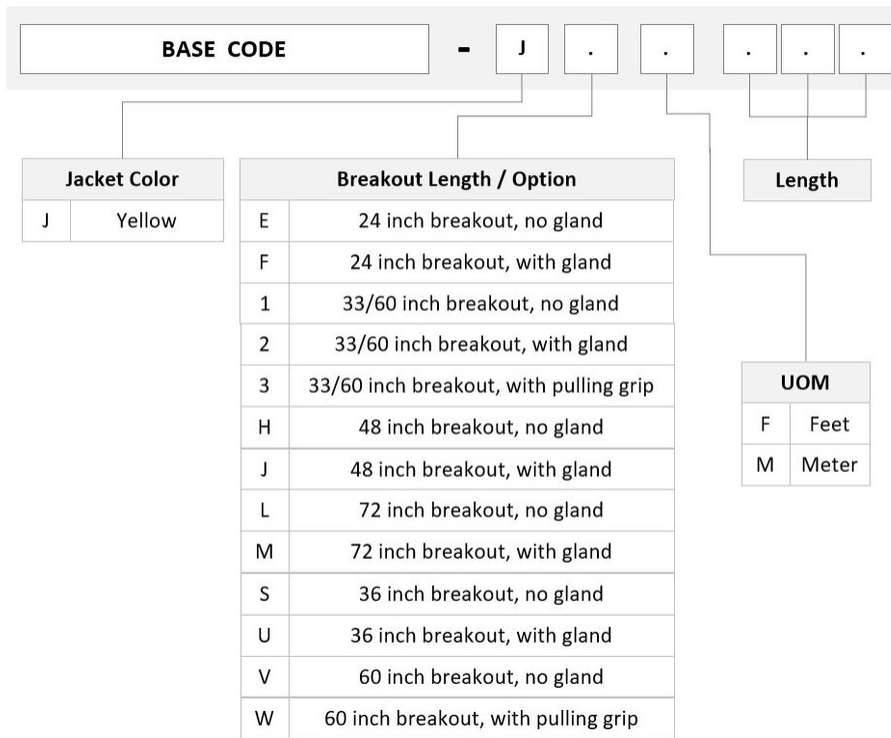

General Specifications

Color, boot A	Black
Color, connector A	Green
Color, boot B	Green
Color, connector B	Green
Construction Type	Stranded
Furcation Color	Yellow
Interface, Connector A	MPO-12/APC Female
Interface, Connector B	LC/APC
Interface Feature, connector B	ULL
Jacket Color	Yellow
Polarity	Method B Enhanced (ULL)
Fibers per Subunit, quantity	12
Total Fibers, quantity	48

Dimensions

ULGMPLACH

Cable Assembly Length Range (m) 3 – 999

Cable Assembly Length Range (ft) 10 – 999

Ordering Tree

Optical Specifications

Fiber Mode Singlemode

Fiber Type G.657.A2, TeraSPEED®