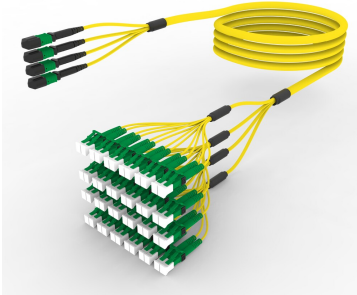

ULGMPLACH

Base Product

Ultra Low Loss ULL TeraSPEED® MPO(Unpinned) to LC/APC Ruggedized fanout Cable, 48-Fiber, Plenum, 12 fiber PmP 2.0 mm Dca

Product Classification

Regional Availability	Asia Australia/New Zealand Europe Latin America Middle East/Africa North America
Portfolio	CommScope®
Product Type	Ruggedized fanout
Product Brand	SYSTIMAX ULL
Ordering Note	For additional jacket colors, please contact a CommScope Sales Representative For lengths greater than 999 ft (304 m), orders must be in meters Minimum length may vary based on cable configuration

General Specifications

Color, boot A	Black
Color, connector A	Green
Color, boot B	Green
Color, connector B	Green
Construction Type	Stranded
Furcation Color	Yellow
Interface, Connector A	MPO-12/APC Female
Interface, Connector B	LC/APC
Interface Feature, connector B	ULL
Jacket Color	Yellow
Polarity	Method B Enhanced (ULL)
Fibers per Subunit, quantity	12
Total Fibers, quantity	48

Dimensions

ULGMPLACH

Cable Assembly Length Range (m) 3 – 999

Cable Assembly Length Range (ft) 10 – 999

Ordering Tree

Optical Specifications

Fiber Mode Singlemode

Fiber Type G.657.A2, TeraSPEED®