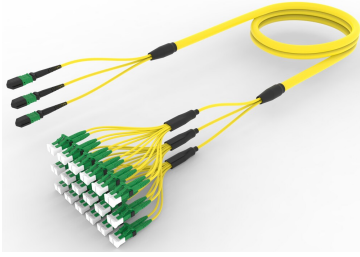

ULGMPLACG

Base Product

Ultra Low Loss ULL TeraSPEED® MPO(Unpinned) to LC/APC Ruggedized fanout Cable, 36-Fiber, Plenum, 12 fiber PmP 2.0 mm Dca

Product Classification

| | |
|------------------------------|--|
| Regional Availability | Asia Australia/New Zealand Europe Latin America Middle East/Africa North America |
| Portfolio | CommScope® |
| Product Type | Ruggedized fanout |
| Product Brand | SYSTIMAX ULL |
| Ordering Note | For additional jacket colors, please contact a CommScope Sales Representative For lengths greater than 999 ft (304 m), orders must be in meters Minimum length may vary based on cable configuration |

General Specifications

| | |
|---------------------------------------|-------------------------|
| Color, boot A | Black |
| Color, connector A | Green |
| Color, boot B | Green |
| Color, connector B | Green |
| Construction Type | Stranded |
| Furcation Color | Yellow |
| Interface, Connector A | MPO-12/APC Female |
| Interface, Connector B | LC/APC |
| Interface Feature, connector B | ULL |
| Jacket Color | Yellow |
| Polarity | Method B Enhanced (ULL) |
| Fibers per Subunit, quantity | 12 |
| Total Fibers, quantity | 36 |

Dimensions

| | |
|--|---------|
| Cable Assembly Length Range (m) | 3 – 999 |
|--|---------|

ULGMPLACG

Cable Assembly Length Range (ft)

10 – 999

Ordering Tree

Optical Specifications

Fiber Mode

Singlemode

Fiber Type

G.657.A2, TeraSPEED®

Environmental Specifications

Operating Temperature

-10 °C to +60 °C (+14 °F to +140 °F)

EN50575 CPR Cable EuroClass Fire Performance

Dca