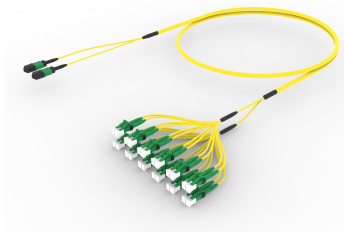

## Base Product

Ultra Low Loss ULL TeraSPEED® MPO(Unpinned) to LC/APC Ruggedized fanout Cable, 24-Fiber, Plenum, 12 fiber PmP 2.0 mm Dca

## Product Classification

<b>Regional Availability</b>	Asia   Australia/New Zealand   Europe   Latin America   Middle East/Africa   North America
<b>Portfolio</b>	CommScope®
<b>Product Type</b>	Ruggedized fanout
<b>Product Brand</b>	SYSTIMAX ULL
<b>Ordering Note</b>	For additional jacket colors, please contact a CommScope Sales Representative   For lengths greater than 999 ft (304 m), orders must be in meters   Minimum length may vary based on cable configuration

## General Specifications

<b>Color, boot A</b>	Black
<b>Color, connector A</b>	Green
<b>Color, boot B</b>	Green
<b>Color, connector B</b>	Green
<b>Construction Type</b>	Stranded
<b>Furcation Color</b>	Yellow
<b>Interface, Connector A</b>	MPO-12/APC Female
<b>Interface, Connector B</b>	LC/APC
<b>Interface Feature, connector B</b>	ULL
<b>Jacket Color</b>	Yellow
<b>Polarity</b>	Method B Enhanced (ULL)
<b>Fibers per Subunit, quantity</b>	12
<b>Total Fibers, quantity</b>	24