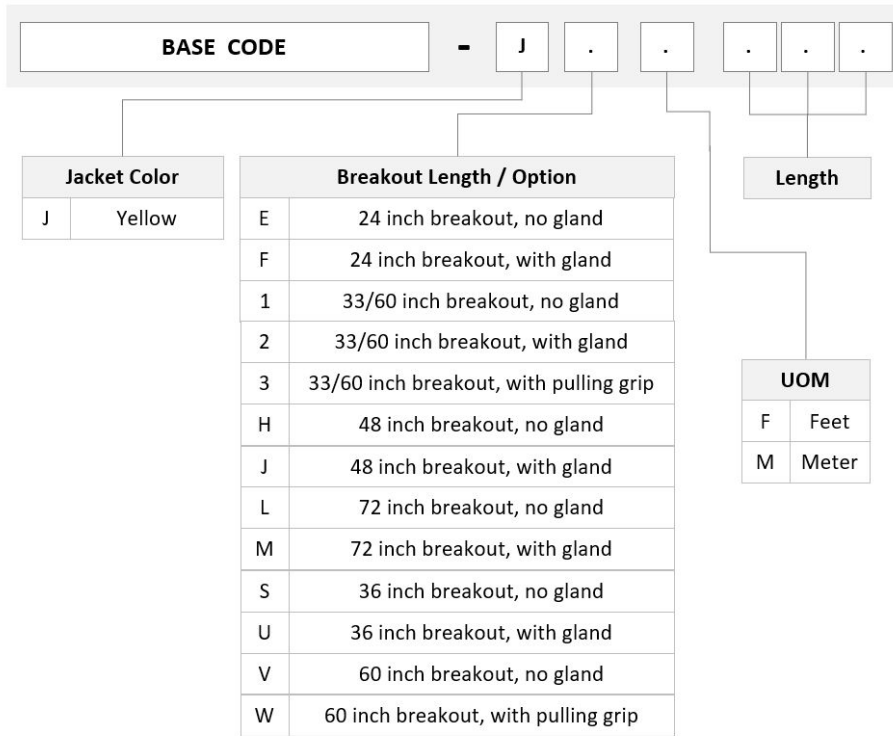

## General Specifications

<b>Color, boot A</b>	Black
<b>Color, connector A</b>	Green
<b>Color, boot B</b>	Green
<b>Color, connector B</b>	Green
<b>Construction Type</b>	Stranded
<b>Furcation Color</b>	Yellow
<b>Interface, Connector A</b>	MPO-12/APC Female
<b>Interface, Connector B</b>	LC/APC
<b>Interface Feature, connector B</b>	ULL
<b>Jacket Color</b>	Yellow
<b>Polarity</b>	Method B Enhanced (ULL)
<b>Fibers per Subunit, quantity</b>	12
<b>Total Fibers, quantity</b>	24

## Ordering Tree