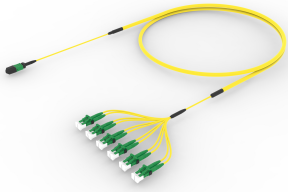

ULGMPLACD

Base Product

Ultra Low Loss ULL TeraSPEED® MPO(Unpinned) to LC/APC Ruggedized fanout Cable, 12-Fiber, Plenum, 12 fiber PmP 2.0 mm Dca

Product Classification

Regional Availability	Asia Australia/New Zealand Europe Latin America Middle East/Africa North America
Portfolio	CommScope®
Product Type	Ruggedized fanout
Product Brand	SYSTIMAX ULL
Ordering Note	For additional jacket colors, please contact a CommScope Sales Representative For lengths greater than 999 ft (304 m), orders must be in meters Minimum length may vary based on cable configuration

General Specifications

Color, boot A	Black
Color, connector A	Green
Color, boot B	Green
Color, connector B	Green
Construction Type	Stranded
Furcation Color	Yellow
Interface, Connector A	MPO-12/APC Female
Interface, Connector B	LC/APC
Interface Feature, connector B	ULL
Jacket Color	Yellow
Polarity	Method B Enhanced (ULL)
Fibers per Subunit, quantity	12
Total Fibers, quantity	12

Dimensions

Cable Assembly Length Range (m)	3 – 999
--	---------

ULGMPLACD

Cable Assembly Length Range (ft)

10 – 999

Ordering Tree

Optical Specifications

Fiber Mode

Singlemode

Fiber Type

G.657.A2, TeraSPEED®

Environmental Specifications

Operating Temperature

-10 °C to +60 °C (+14 °F to +140 °F)

EN50575 CPR Cable EuroClass Fire Performance

Dca