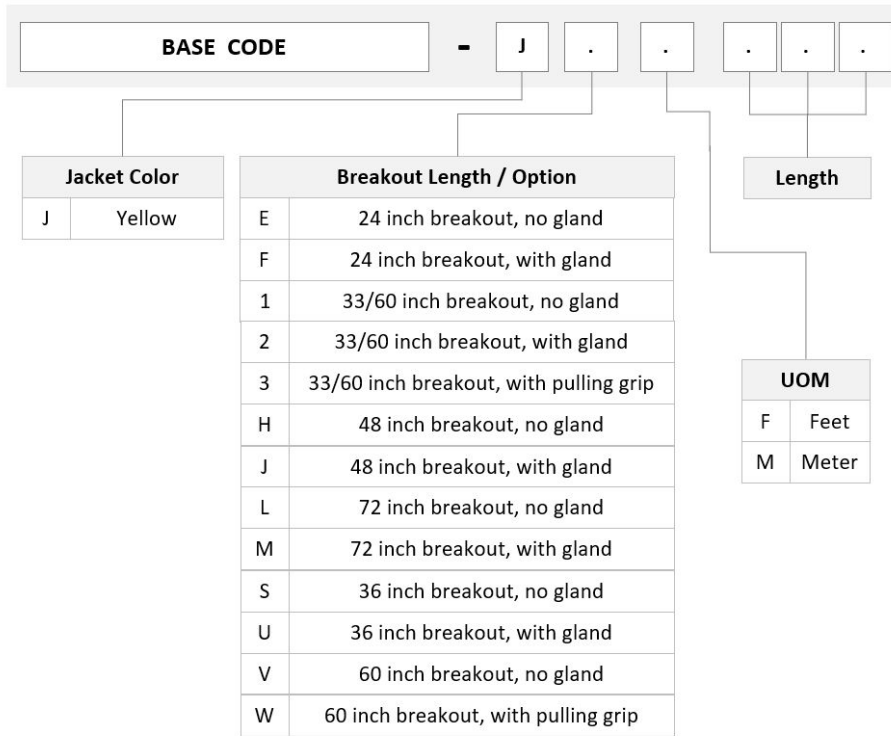

General Specifications

Color, boot A	Black
Color, connector A	Green
Color, boot B	Green
Color, connector B	Green
Construction Type	Stranded
Furcation Color	Yellow
Interface, Connector A	MPO-12/APC Female
Interface, Connector B	LC/APC
Interface Feature, connector B	ULL
Jacket Color	Yellow
Polarity	Method B Enhanced (ULL)
Fibers per Subunit, quantity	12
Total Fibers, quantity	12

Dimensions

Cable Assembly Length Range (m)	3 – 999
--	---------

ULGMPLACD

Cable Assembly Length Range (ft)

10 – 999

Ordering Tree

Optical Specifications

Fiber Mode