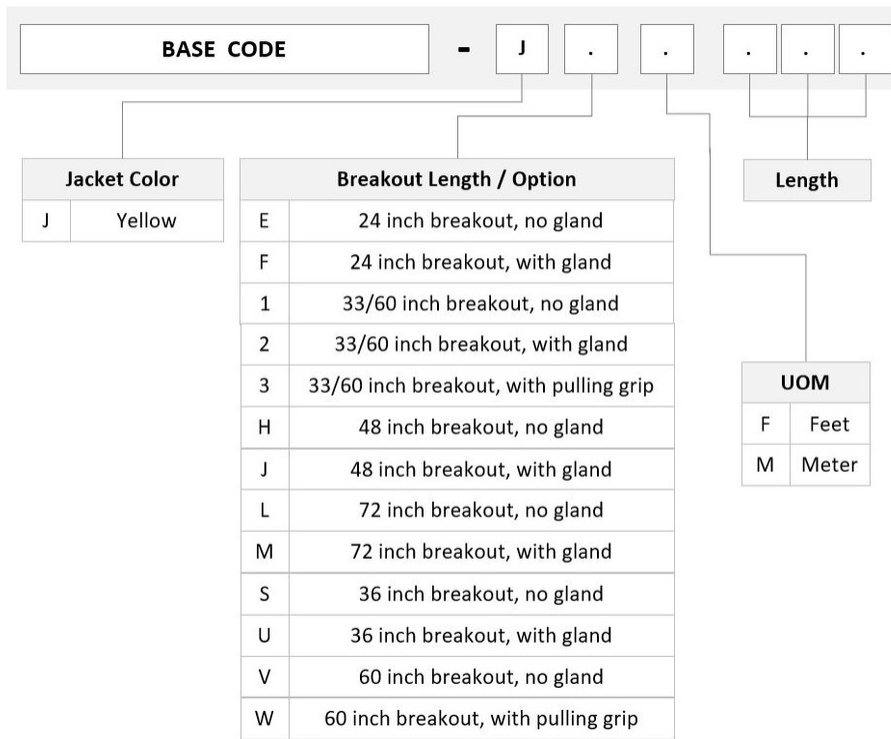

Ordering Tree

Optical Specifications

Fiber Mode	Singlemode
Fiber Type	G.657.A2, TeraSPEED®

Environmental Specifications

Operating Temperature	-10 °C to +60 °C (+14 °F to +140 °F)
EN50575 CPR Cable EuroClass Fire Performance	Dca
Environmental Space	Indoor | Plenum

Regulatory Compliance/Certifications

Agency	Classification
ANATEL	Compliant
CHINA-ROHS	Below maximum concentration value
ISO 9001:2015	Designed, manufactured and/or distributed under this quality management system