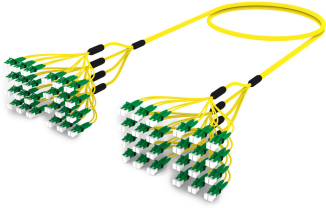

ULGLALACH

Base Product

Ultra Low Loss ULL TeraSPEED® LC/APC to LC/APC Ruggedized fanout Cable, 48-Fiber, Plenum, 12 fiber PmP 2.0 mm Dca

Product Classification

Regional Availability	Asia Australia/New Zealand Europe Latin America Middle East/Africa North America
Portfolio	CommScope®
Product Type	Ruggedized fanout
Product Brand	SYSTIMAX ULL
Ordering Note	For additional jacket colors, please contact a CommScope Sales Representative For lengths greater than 999 ft (304 m), orders must be in meters Minimum length may vary based on cable configuration

General Specifications

Color, boot A	Green
Color, connector A	Green
Color, boot B	Green
Color, connector B	Green
Construction Type	Stranded
Furcation Color	Yellow
Interface, Connector A	LC/APC
Interface, Connector B	LC/APC
Interface Feature, connector B	ULL
Jacket Color	Yellow
Fibers per Subunit, quantity	12
Total Fibers, quantity	48

Dimensions

Cable Assembly Length Range (m)	3 – 305
Cable Assembly Length Range (ft)	10 – 999

ULGLALACH

Ordering Tree

Optical Specifications

Fiber Mode	Singlemode
Fiber Type	G.657.A2, TeraSPEED®

Environmental Specifications

ULGLALACH

REACH-SVHC	Compliant as per SVHC revision on www.commscope.com/ProductCompliance
ROHS	Compliant
UK-ROHS	Compliant

Included Products

760242055 P-048-MP-8G-F12YL/20T	-	Fiber indoor cable, Plenum MPO Trunk, 48 fiber multi-unit with 12 fiber subunits, Singlemode G. 657.A2/B2, Feet jacket marking, Yellow jacket color
------------------------------------	---	---