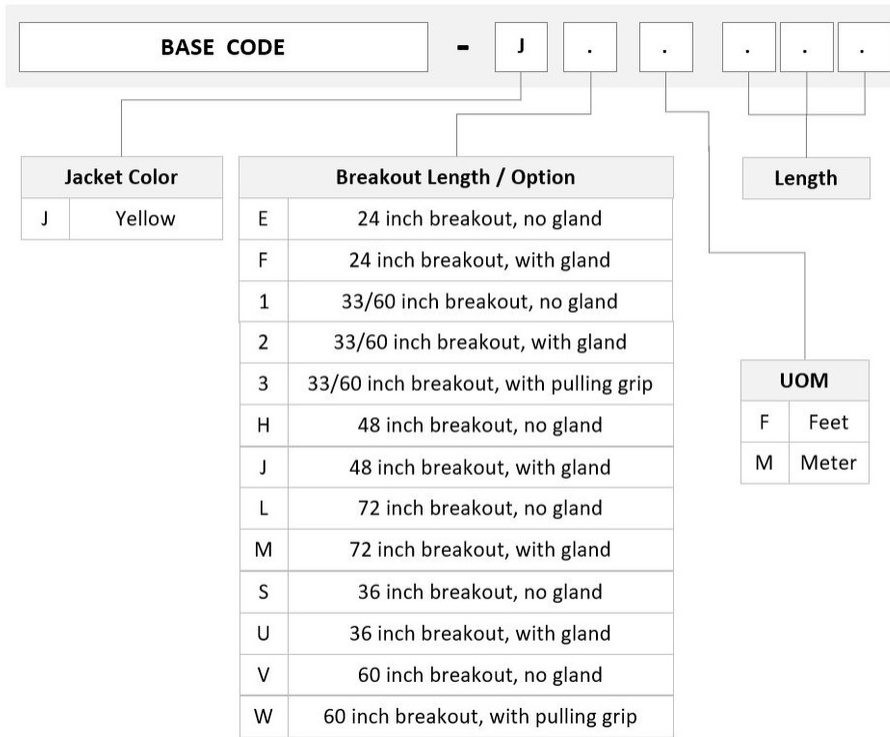

General Specifications

Color, boot A	Green
Color, connector A	Green
Color, boot B	Green
Color, connector B	Green
Construction Type	Stranded
Furcation Color	Yellow
Interface, Connector A	LC/APC
Interface, Connector B	LC/APC
Interface Feature, connector B	ULL
Jacket Color	Yellow
Fibers per Subunit, quantity	12
Total Fibers, quantity	48

Dimensions

Cable Assembly Length Range (m)	3 – 305
Cable Assembly Length Range (ft)	10 – 999

ULGLALACH

Ordering Tree

Optical Specifications

Fiber Mode	Singlemode
Fiber Type	G.657.A2, TeraSPEED®

Environmental Specifications