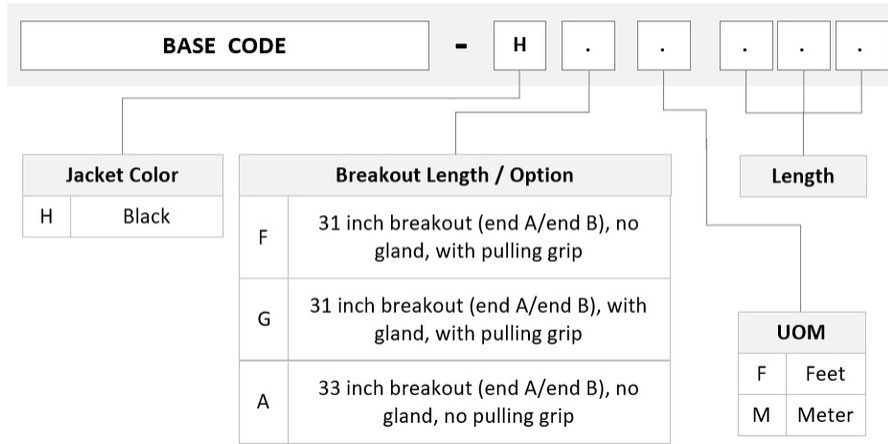

Product Classification

Regional Availability	Asia Australia/New Zealand Europe Latin America Middle East /Africa North America
Portfolio	CommScope®
Product Type	Fiber trunk cable assembly
Product Brand	SYSTIMAX ULL
Ordering Note	For additional jacket colors, please contact a CommScope Sales Representative For lengths greater than 999 ft (304 m), orders must be in meters Minimum length may vary based on cable configuration

General Specifications

Color, boot A	Black
Color, connector A	Green
Color, boot B	Black
Color, connector B	Green
Construction Type	Armored Rollable ribbon
Furcation Color	Yellow
Interface, Connector A	MPO-12/APC Female
Interface, Connector B	MPO-12/APC Female
Jacket Color	Black
Polarity	Method B Enhanced (ULL)
Fibers per Subunit, quantity	12
Total Fibers, quantity	144

Dimensions

Breakout Length	33 in
Cable Assembly Length Range (m)	3 – 999
Cable Assembly Length Range (ft)	10 – 999

UKGMPMPSM

Ordering Tree

Mechanical Specifications

Cable Retention Strength, maximum 11.24 lb @ 0 ° | 4.40 lb @ 90 °