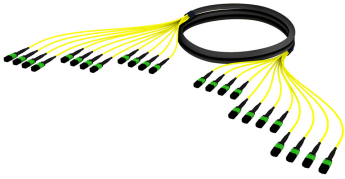

UKGMPMPSM

Base Product

Ultra Low Loss (ULL) SingleMode, MPO12 Unpinned to MPO12 Unpinned, Fiber Trunk Cable Assembly, 144-Fiber, Rollable Ribbon Indoor /Outdoor Armored Central Tube, Low Smoke Zero Halogen/Riser

Product Classification

Regional Availability	Asia Australia/New Zealand Europe Latin America Middle East /Africa North America
Portfolio	CommScope®
Product Type	Fiber trunk cable assembly
Product Brand	SYSTIMAX ULL
Ordering Note	For additional jacket colors, please contact a CommScope Sales Representative For lengths greater than 999 ft (304 m), orders must be in meters Minimum length may vary based on cable configuration

General Specifications

Color, boot A	Black
Color, connector A	Green
Color, boot B	Black
Color, connector B	Green
Construction Type	Armored Rollable ribbon
Furcation Color	Yellow
Interface, Connector A	MPO-12/APC Female
Interface, Connector B	MPO-12/APC Female
Jacket Color	Black
Polarity	Method B Enhanced (ULL)
Fibers per Subunit, quantity	12
Total Fibers, quantity	144