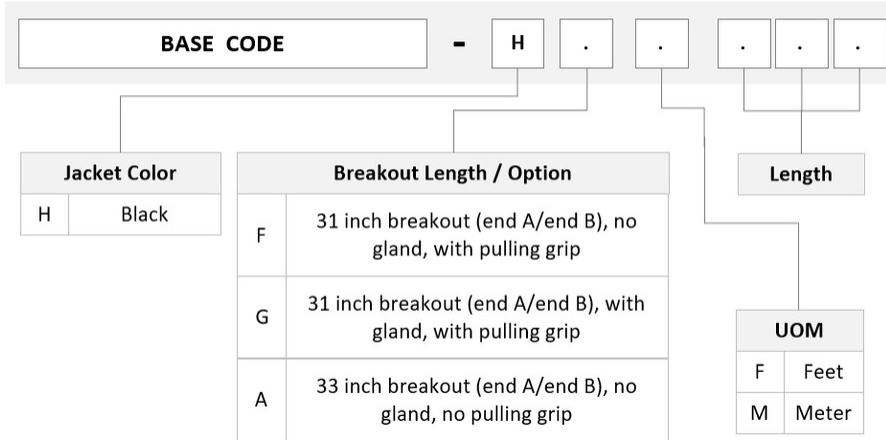

UJGMPUCSP

Mechanical Specifications

Cable Retention Strength, maximum 11.24 lb @ 0° | 4.40 lb @ 90°

Optical Specifications

Fiber Mode Singlemode

Fiber Type G.657.A2, TeraSPEED®

Environmental Specifications

Operating Temperature -10 °C to +60 °C (+14 °F to +140 °F)

Environmental Space Dual Rated LSZH/Riser

Regulatory Compliance/Certifications

Agency	Classification
ANATEL	Compliant
CHINA-ROHS	Below maximum concentration value
ISO 9001:2015	Designed, manufactured and/or distributed under this quality management system
REACH-SVHC	Compliant as per SVHC revision on www.commscope.com/ProductCompliance
ROHS	Compliant
UK-ROHS	Compliant

Included Products