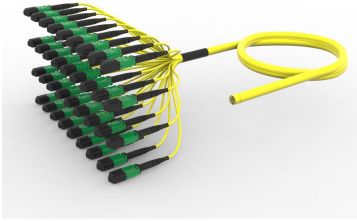

UJGMPUCRV

Base Product

Ultra Low Loss (ULL) Singlemode, MPO12 Unpinned to Unconnectorized, Fiber Trunk Cable Assembly, 432-Fiber, Rollable Ribbon Central Tube, Low Smoke Zero Halogen/Riser

Product Classification

Regional Availability	Asia Australia/New Zealand Europe Latin America Middle East /Africa North America
Portfolio	CommScope®
Product Type	Fiber trunk cable assembly
Product Brand	SYSTIMAX ULL
Ordering Note	For additional jacket colors, please contact a CommScope Sales Representative For lengths greater than 999 ft (304 m), orders must be in meters Minimum length may vary based on cable configuration

General Specifications

Color, boot A	Black
Color, connector A	Green
Construction Type	Rollable ribbon
Furcation Color	Yellow
Interface, Connector A	MPO-12/APC Female
Interface, Connector B	Unterminated
Jacket Color	Yellow
Polarity	Method B Enhanced (ULL)
Fibers per Subunit, quantity	12
Total Fibers, quantity	432

Dimensions

Breakout Length	33 in
Cable Assembly Length Range (m)	3 – 999

UJGMPUCRV

Cable Assembly Length Range (ft) 10 – 999

Ordering Tree

Mechanical Specifications

Cable Retention Strength, maximum 11.24 lb @ 0 ° | 4.40 lb @ 90 °