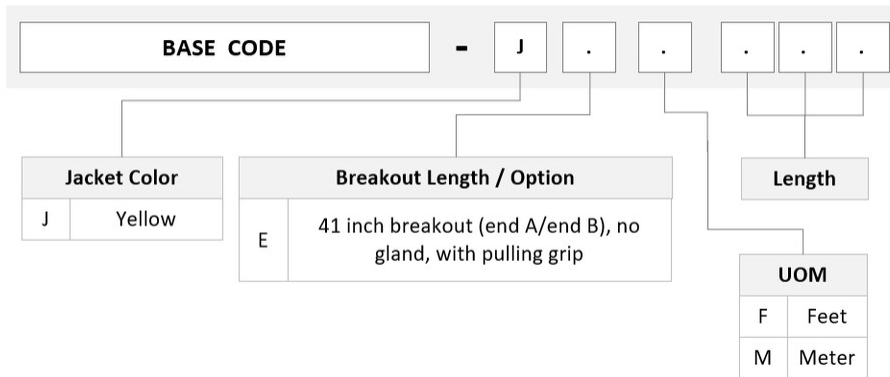

Regional Availability	Asia Australia/New Zealand Europe Latin America Middle East /Africa North America
Portfolio	CommScope®
Product Type	Fiber trunk cable assembly
Product Brand	SYSTIMAX ULL
Ordering Note	For additional jacket colors, please contact a CommScope Sales Representative For lengths greater than 999 ft (304 m), orders must be in meters Minimum length may vary based on cable configuration

General Specifications

Color, boot A	Black
Color, connector A	Green
Construction Type	Rollable ribbon
Furcation Color	Yellow
Interface, Connector A	MPO-12/APC Female
Interface, Connector B	Unterminated
Jacket Color	Yellow
Polarity	Method B Enhanced (ULL)
Fibers per Subunit, quantity	12
Total Fibers, quantity	432

Dimensions

Breakout Length	33 in
Cable Assembly Length Range (m)	3 – 999

UJGMPUCRV

Cable Assembly Length Range (ft) 10 – 999

Ordering Tree

Mechanical Specifications

Cable Retention Strength, maximum 11.24 lb @ 0 ° | 4.40 lb @ 90 °