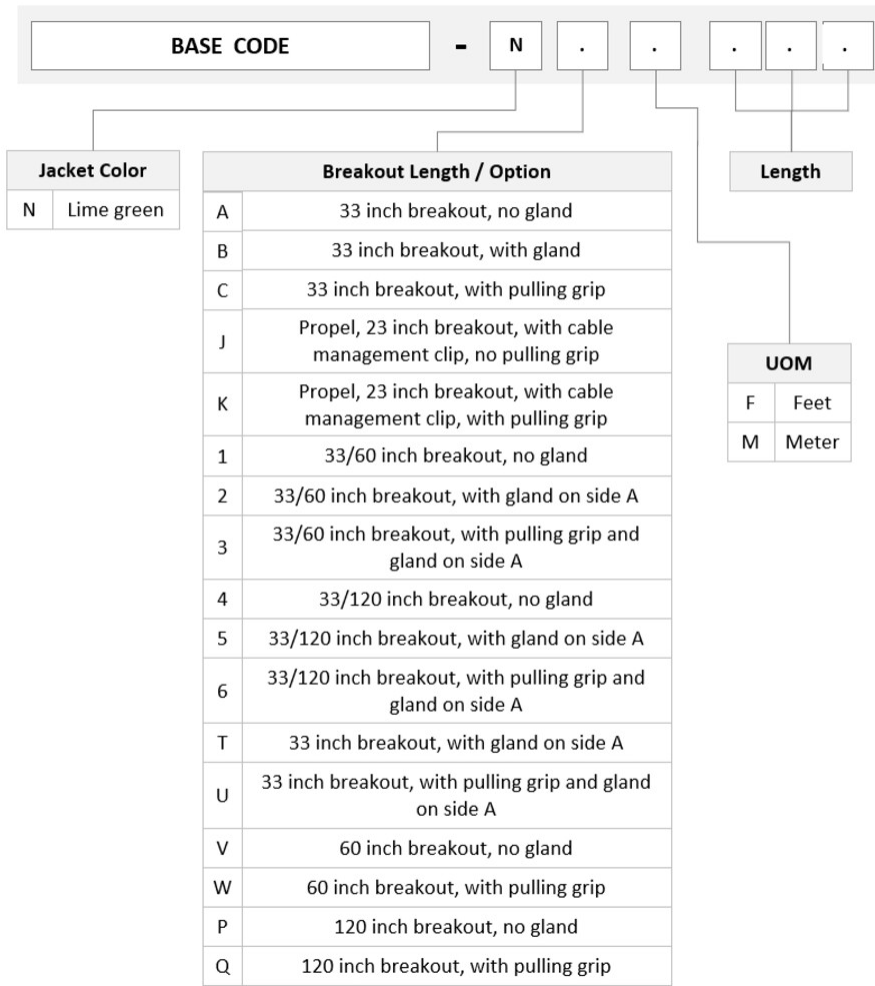

General Specifications

Color, boot A	Black
Color, connector A	Black
Color, boot B	Black
Color, connector B	Black
Construction Type	Stranded
Furcation Color	Lime green
Interface, Connector A	MPO-12/UPC Female
Interface, Connector B	MPO-12/UPC Male
Jacket Color	Lime green
Polarity	Method B Enhanced (ULL)
Fibers per Subunit, quantity	12
Total Fibers, quantity	72

Dimensions

Breakout Length	33 in
Cable Assembly Length Range (m)	3 – 999
Cable Assembly Length Range (ft)	10 – 999

UGVMPMXCK

Ordering Tree

Optical Specifications

Fiber Mode	Multimode
Fiber Type	OM5, LazrSPEED®