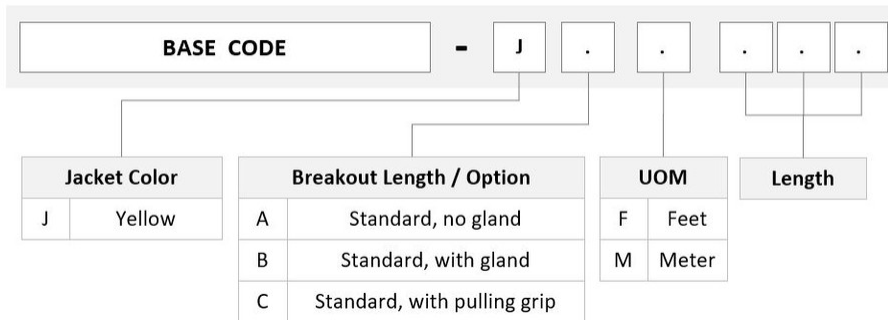

General Specifications

Color, boot A	Gray
Color, connector A	Green
Color, boot B	Gray
Color, connector B	Green
Construction Type	Stranded
Furcation Color	Yellow
Interface, Connector A	MPO-08/APC Male
Interface Feature, connector A	QSFP configuration
Interface, Connector B	MPO-08/APC Male
Interface Feature, connector B	QSFP configuration
Jacket Color	Yellow
Polarity	Method B Enhanced (ULL)
Fibers per Subunit, quantity	8
Total Fibers, quantity	64

Dimensions

Breakout Length	33 in
------------------------	-------

UGGQXQXQU

Cable Assembly Length Range (m) 3 – 999
Cable Assembly Length Range (ft) 10 – 999

Ordering Tree

Mechanical Specifications

Cable Retention Strength, maximum 11.24 lb @ 0 ° | 4.40 lb @ 90 °