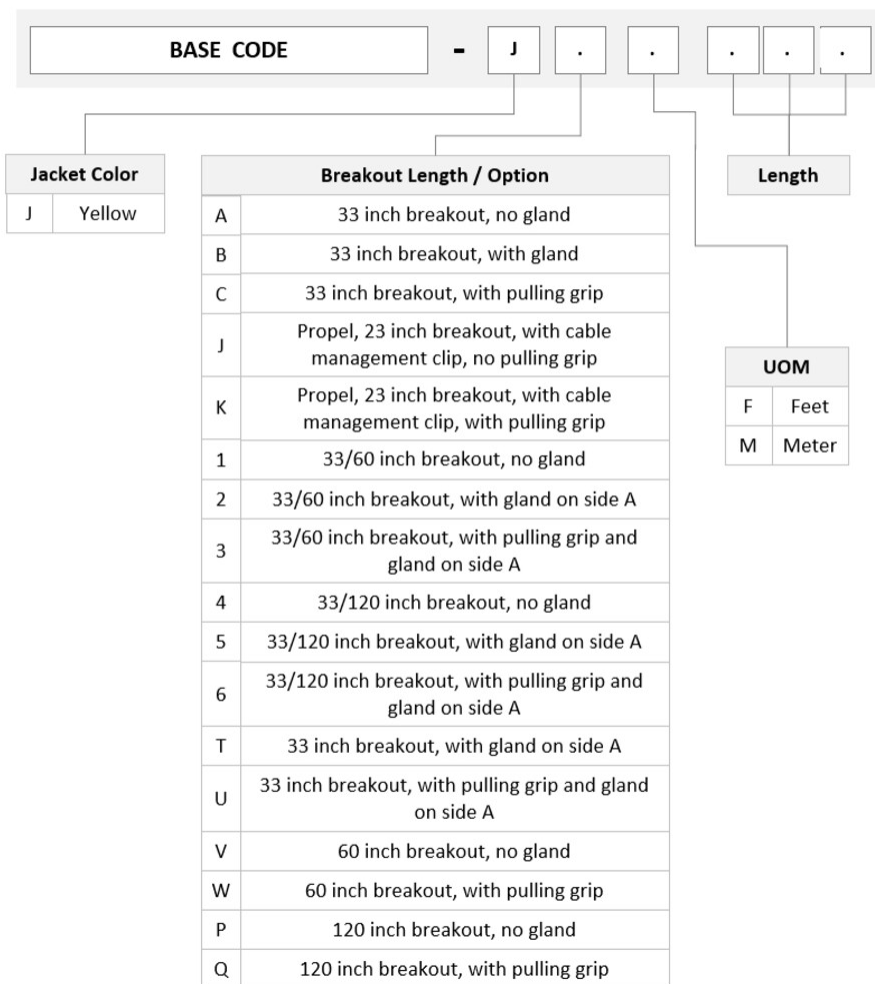

UGGMXMXCH

Ordering Tree

Optical Specifications

Fiber Mode	Singlemode
Fiber Type	G.657.A2, TeraSPEED®

Environmental Specifications

Operating Temperature	-10 °C to +60 °C (+14 °F to +140 °F)
EN50575 CPR Cable EuroClass Fire Performance	Dca
Environmental Space	Indoor | Plenum