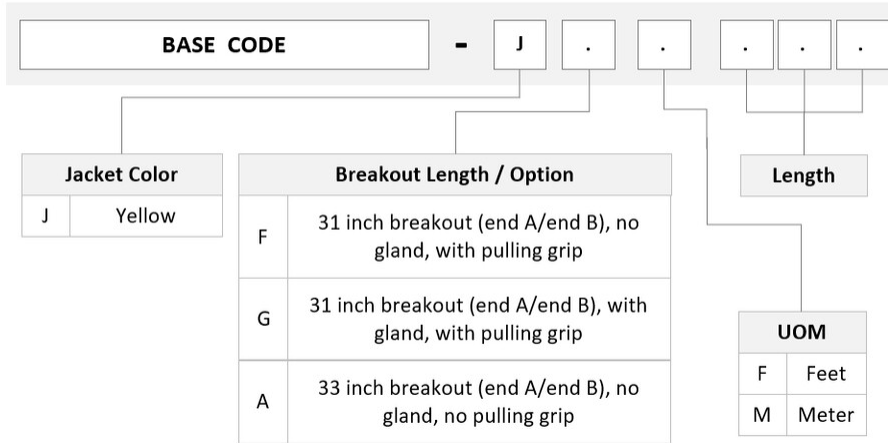

UGGMPMXRP

Base Product

Ultra Low Loss (ULL) Singlemode MPO12 (Unpinned) to MPO12 (Pinned), Fiber Trunk Cable Assembly, 288-Fiber, Rollable Ribbon Central Tube, Plenum

Product Classification

Regional Availability	Latin America North America
Portfolio	CommScope®
Product Type	Fiber trunk cable assembly
Product Brand	SYSTIMAX ULL
Ordering Note	For additional jacket colors, please contact a CommScope Sales Representative For lengths greater than 999 ft (304 m), orders must be in meters Minimum length may vary based on cable configuration

General Specifications

Color, boot A	Black
Color, connector A	Green
Color, boot B	Black
Color, connector B	Green
Construction Type	Rollable ribbon
Furcation Color	Yellow
Interface, Connector A	MPO-12/APC Female
Interface, Connector B	MPO-12/APC Male
Jacket Color	Yellow
Polarity	Method B Enhanced (ULL)
Fibers per Subunit, quantity	12
Total Fibers, quantity	288

Dimensions

Breakout Length	33 in
------------------------	-------

UGGMPMXRP

Cable Assembly Length Range (m) 3 – 999
Cable Assembly Length Range (ft) 10 – 999

Ordering Tree

Mechanical Specifications

Cable Retention Strength, maximum 11.24 lb @ 0 ° | 4.40 lb @ 90 °