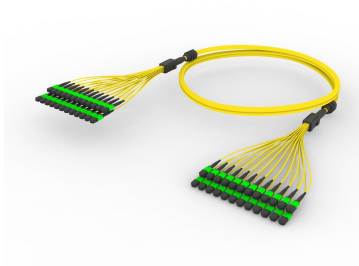

UGGMPMXRP

Base Product

Ultra Low Loss (ULL) Singlemode MPO12 (Unpinned) to MPO12 (Pinned), Fiber Trunk Cable Assembly, 288-Fiber, Rollable Ribbon Central Tube, Plenum

Product Classification

Regional Availability	Latin America North America
Portfolio	CommScope®
Product Type	Fiber trunk cable assembly
Product Brand	SYSTIMAX ULL
Ordering Note	For additional jacket colors, please contact a CommScope Sales Representative For lengths greater than 999 ft (304 m), orders must be in meters Minimum length may vary based on cable configuration

General Specifications

Color, boot A	Black
Color, connector A	Green
Color, boot B	Black
Color, connector B	Green
Construction Type	Rollable ribbon
Furcation Color	Yellow
Interface, Connector A	MPO-12/APC Female
Interface, Connector B	MPO-12/APC Male
Jacket Color	Yellow
Polarity	Method B Enhanced (ULL)
Fibers per Subunit, quantity	12
Total Fibers, quantity	288

Dimensions

Breakout Length	33 in
------------------------	-------

UGGMPMXRP

Cable Assembly Length Range (m) 3 – 999
Cable Assembly Length Range (ft) 10 – 999

Ordering Tree

Mechanical Specifications

Cable Retention Strength, maximum 11.24 lb @ 0 ° | 4.40 lb @ 90 °

UGGMPMXRP

860638318

- MP012, ULTRA LOW LOSS, FEMALE, Singlemode, GREEN, 3mm