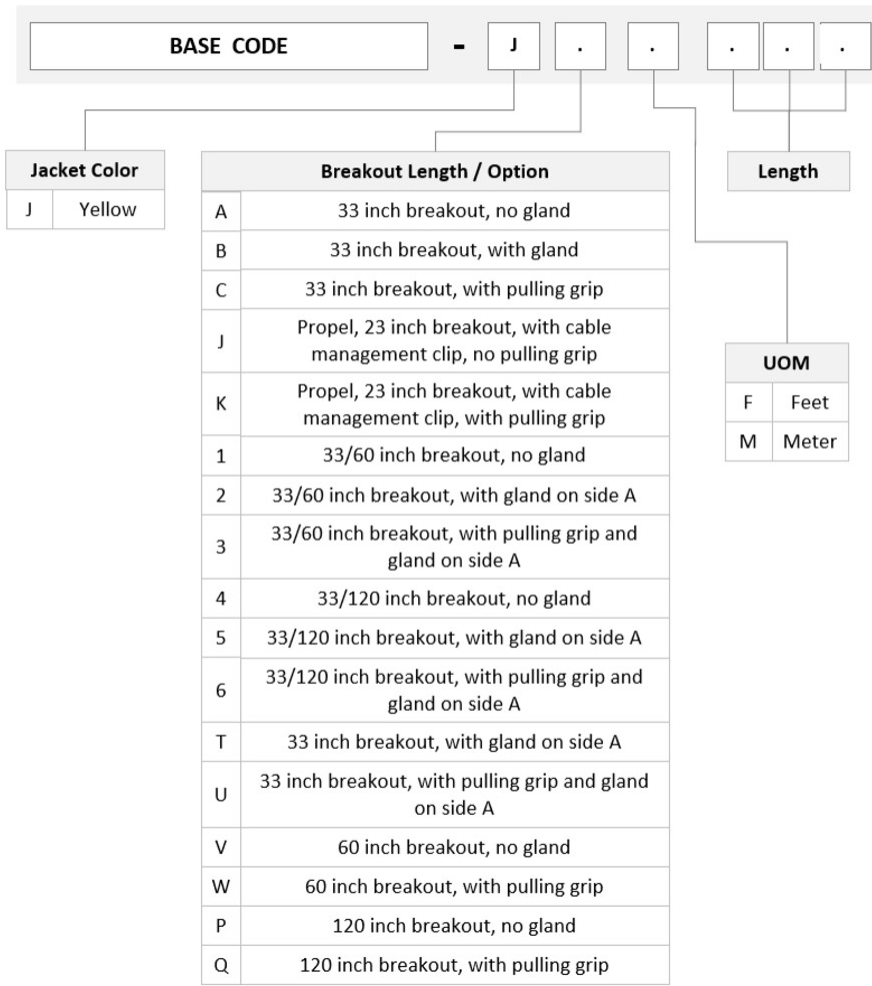

UGGMPMXCG

Ordering Tree

Optical Specifications

Fiber Mode	Singlemode
Fiber Type	G.657.A2, TeraSPEED®

Environmental Specifications

Operating Temperature	-10 °C to +60 °C (+14 °F to +140 °F)
EN50575 CPR Cable EuroClass Fire Performance	Dca
Environmental Space	Indoor | Plenum