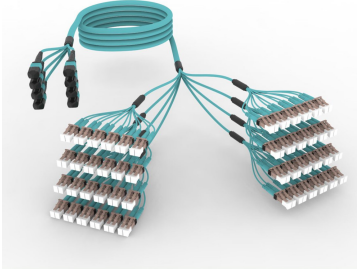

U4XMXLCL

Base Product

Ultra Low Loss OM4 MPO12 Pinned to LC/UPC 96-Fiber InstaPATCH® 360 Ruggedized Fanout Cable, Low Smoke Zero Halogen

This product will be discontinued on: April 30, 2024

Replaced By:

U4XMXLCL

Ultra Low Loss ULL LazrSPEED® 550 MPO(Pinned) to LC/UPC Ruggedized fanout Cable, 96-Fiber, LSZH, 12 fiber PmP 2.0 mm /B2ca

Product Classification

Regional Availability	Europe
Portfolio	CommScope®
Product Type	Ruggedized fanout
Product Brand	SYSTIMAX InstaPATCH® 360
Ordering Note	For lengths greater than 999 ft (304 m), orders must be in meters Minimum length may vary based on cable configuration Not available in the United States or Canada

General Specifications

Color, boot A	Black
Color, connector A	Aqua
Color, boot B	Aqua
Color, connector B	Beige
Construction Type	Stranded
Furcation Color	Aqua
Interface, Connector A	MPO-12/UPC Male
Interface, Connector B	LC/UPC
Jacket Color	Aqua
Polarity	Method B Enhanced (ULL)
Fibers per Subunit, quantity	12
Total Fibers, quantity	96

U4XMXLCLAL

Dimensions

Cable Assembly Length Range (m) 3 – 999

Cable Assembly Length Range (ft) 7 – 999

Ordering Tree

Optical Specifications

Fiber Mode Multimode

Fiber Type OM4, LazrSPEED®