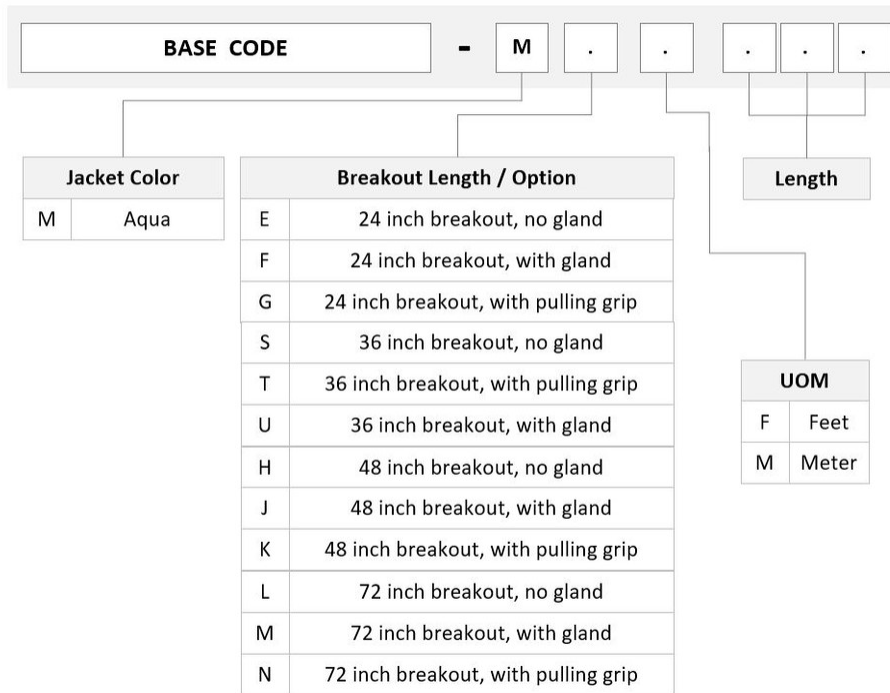

General Specifications

Color, boot A	Black
Color, connector A	Aqua
Color, boot B	Aqua
Color, connector B	Beige
Construction Type	Stranded
Furcation Color	Aqua
Interface, Connector A	MPO-12/UPC Male
Interface, Connector B	LC/UPC
Jacket Color	Aqua
Polarity	Method B Enhanced (ULL)
Fibers per Subunit, quantity	12
Total Fibers, quantity	96

U4XMXLCLAL

Dimensions

Cable Assembly Length Range (m) 3 – 999

Cable Assembly Length Range (ft) 7 – 999

Ordering Tree

Optical Specifications

Fiber Mode Multimode

Fiber Type OM4, LazrSPEED®