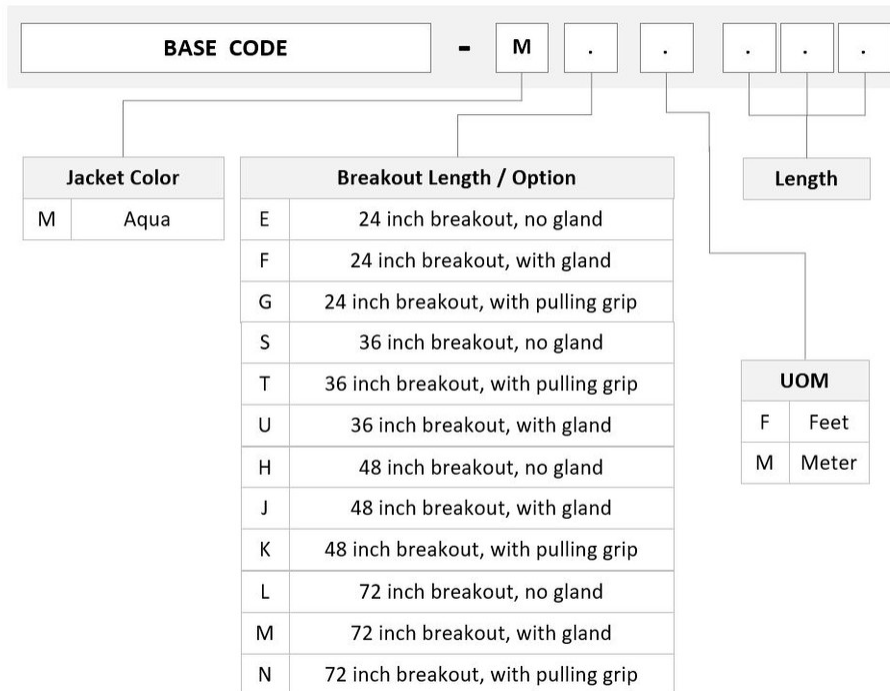

General Specifications

Color, boot A	Black
Color, connector A	Aqua
Color, boot B	Aqua
Color, connector B	Beige
Construction Type	Stranded
Furcation Color	Aqua
Interface, Connector A	MPO-12/UPC Female
Interface, Connector B	LC/UPC
Jacket Color	Aqua
Polarity	Method B Enhanced (ULL)
Fibers per Subunit, quantity	12
Total Fibers, quantity	12

U4XMPLCAD

Dimensions

Cable Assembly Length Range (m) 3 – 999

Cable Assembly Length Range (ft) 7 – 999

Ordering Tree

Optical Specifications

Fiber Mode Multimode

Fiber Type OM4, LazrSPEED®