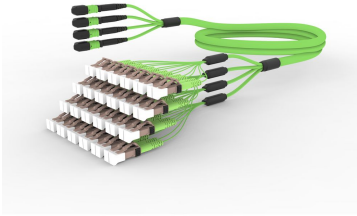

U4VMPLCAH

Base Product

Ultra Low Loss (ULL) OM5 MPO (Unpinned) to LC/UPC, InstaPATCH® 360 Ruggedized Fanout Cable Assembly, 48-Fiber, Low Smoke Zero Halogen (LSZH)

This product will be discontinued on: April 30, 2024

Replaced By:

U4VMPLCCH

Ultra Low Loss ULL LazrSPEED® 550 OM5 MPO(Unpinned) to LC/UPC Ruggedized fanout Cable, 48-Fiber, LSZH, 12 fiber PmP 2.0 mm /B2ca

Product Classification

Regional Availability	Europe
Portfolio	CommScope®
Product Type	Ruggedized fanout
Product Brand	SYSTIMAX InstaPATCH® 360 SYSTIMAX ULL
Ordering Note	For lengths greater than 999 ft (304 m), orders must be in meters Minimum length may vary based on cable configuration Not available in the United States or Canada

General Specifications

Color, connector A	Lime green
Color, connector B	Beige
Construction Type	Stranded
Furcation Color	Lime green
Interface, Connector A	MPO-12/UPC Female
Interface, Connector B	LC/UPC
Jacket Color	Lime green
Polarity	Method B Enhanced (ULL)
Fibers per Subunit, quantity	12
Total Fibers, quantity	48