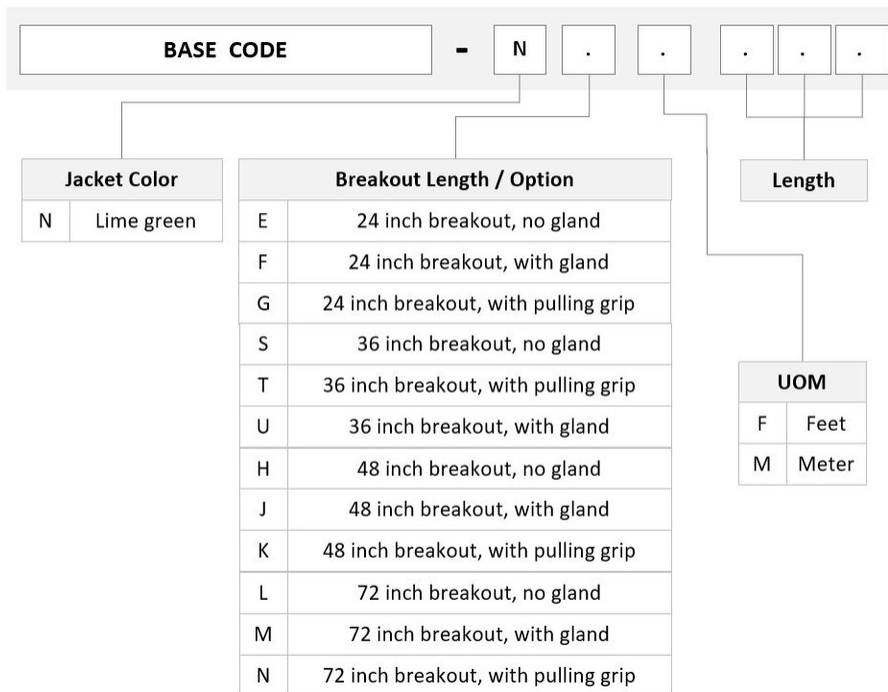

U4VMPLCAH

Dimensions

Cable Assembly Length Range (m) 3 – 999

Cable Assembly Length Range (ft) 7 – 999

Ordering Tree

Optical Specifications

Fiber Mode Multimode

Fiber Type OM5, LazrSPEED®

Environmental Specifications

Operating Temperature -10 °C to +60 °C (+14 °F to +140 °F)

Environmental Space Indoor | Low Smoke Zero Halogen (LSZH)

Regulatory Compliance/Certifications

Agency **Classification**

ANATEL Compliant