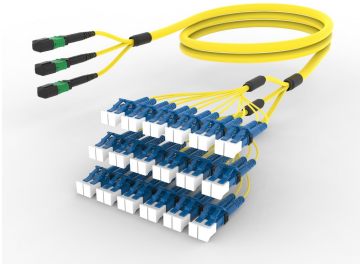

U4GMPLCCG

Ultra Low Loss ULL TeraSPEED® MPO(Unpinned) to LC/UPC Ruggedized fanout Cable, 36-Fiber, LSZH, 12 fiber PmP 2.0 mm /B2ca

Product Classification

Regional Availability	Europe Middle East/Africa
Portfolio	CommScope®
Product Type	Ruggedized fanout
Product Brand	SYSTMIX ULL
Ordering Note	For additional jacket colors, please contact a CommScope Sales Representative For lengths greater than 999 ft (304 m), orders must be in meters Minimum length may vary based on cable configuration

General Specifications

Color, boot A	Black
Color, connector A	Green
Color, boot B	Blue
Color, connector B	Blue
Construction Type	Stranded
Furcation Color	Yellow
Interface, Connector A	MPO-12/APC Female
Interface, Connector B	LC/UPC
Interface Feature, connector B	ULL
Jacket Color	Yellow
Polarity	Method B Enhanced (ULL)
Fibers per Subunit, quantity	12
Total Fibers, quantity	36

Dimensions

Cable Assembly Length Range (m)	3 – 999
Cable Assembly Length Range (ft)	10 – 999

U4GMPLCCG

REACH-SVHC	Compliant as per SVHC revision on www.commscope.com/ProductCompliance
ROHS	Compliant
UK-ROHS	Compliant