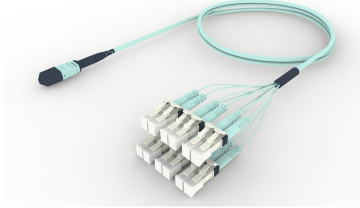

FNXMPLCAD

Base Product

OM4 MPO (Unpinned) to LC/UPC, InstaPATCH® 360 Ruggedized Fanout Cable, 12-Fiber, Low Smoke Zero Halogen

Product Classification

Regional Availability	Asia Australia/New Zealand China Europe India Latin America Middle East/Africa North America
Portfolio	CommScope®
Product Type	Ruggedized fanout
Product Brand	SYSTIMAX InstaPATCH® 360
Ordering Note	For lengths greater than 999 ft (304 m), orders must be in meters Minimum length may vary based on cable configuration Not available in the United States or Canada

General Specifications

Color, boot A	Black
Color, connector A	Aqua
Color, boot B	Aqua
Color, connector B	Black
Construction Type	Stranded
Furcation Color	Aqua
Interface, Connector A	MPO-12/UPC Female
Interface, Connector B	LC/UPC
Jacket Color	Aqua
Polarity	Method B (LL)
Fibers per Subunit, quantity	12
Total Fibers, quantity	12

Dimensions

Cable Assembly Length Range (m)	3 – 999
--	---------

FNXMPLCAD

Cable Assembly Length Range (ft)

7 – 999

Ordering Tree

Mechanical Specifications

Cable Retention Strength, maximum 11.24 lb @ 0 ° | 4.40 lb @ 90 °