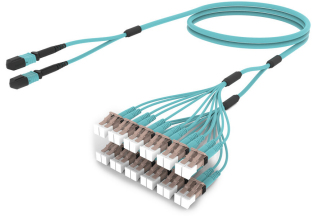

## Base Product

OM4 MPO (Unpinned) to LC/UPC, InstaPATCH® 360 Ruggedized Fanout Cable, 24-Fiber, Plenum

### Cable Assembly Length Range (m)

3 – 999

### Cable Assembly Length Range (ft)

7 – 999