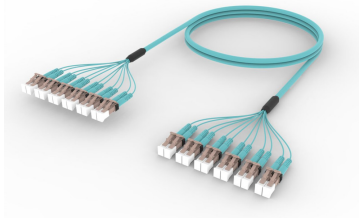

FLXLCLCAD

Base Product

OM4 LC/UPC to LC/UPC 12-Fiber InstaPATCH® 360 Ruggedized Fanout Cable, Plenum

Product Classification

Regional Availability	Asia Australia/New Zealand China Europe India Latin America Middle East/Africa North America
Portfolio	CommScope®
Product Type	Ruggedized fanout
Product Brand	SYSTIMAX InstaPATCH® 360
Ordering Note	For lengths greater than 999 ft (304 m), orders must be in meters Minimum length may vary based on cable configuration

General Specifications

Color, boot A	Aqua
Color, connector A	Beige
Color, boot B	Aqua
Color, connector B	Beige
Construction Type	Stranded
Furcation Color	Aqua
Interface, Connector A	LC/UPC
Interface, Connector B	LC/UPC
Jacket Color	Aqua
Fibers per Subunit, quantity	12
Total Fibers, quantity	12

Dimensions

Cable Assembly Length Range (m)	3 – 305
Cable Assembly Length Range (ft)	8 – 999

Ordering Tree

FLXLCLCAD

Mechanical Specifications

Cable Retention Strength, maximum 11.24 lb @ 0 ° | 4.40 lb @ 90 °

FLXLCLCAD

Included Products

- 760051656
P-012-MP-5K-F12AQ
 - 860637378
- Fiber indoor cable, LazrSPEED® Plenum for MPO Trunks, 12 fiber, Multimode OM4, Feet jacket marking, Aqua jacket color
 - LazrSPEED® Elite LC Connector duplex for 1.6 mm Fiber, multimode