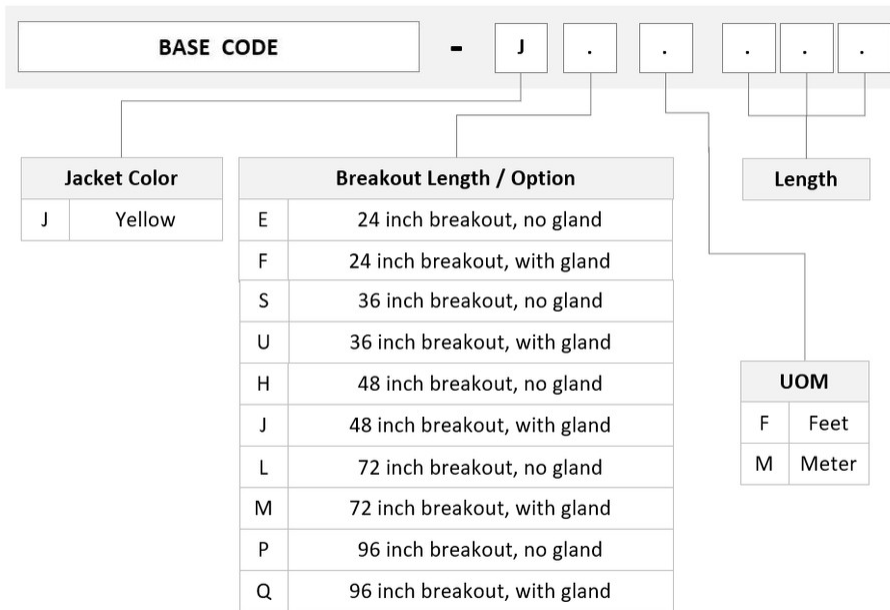

FLWSCSCAH

Ordering Tree

Mechanical Specifications

Cable Retention Strength, maximum 11.24 lb @ 0 ° | 4.40 lb @ 90 °

Optical Specifications

Fiber Mode Singlemode

Fiber Type G.652.D | G.657.A1, TeraSPEED®

Environmental Specifications

Operating Temperature -10 °C to +60 °C (+14 °F to +140 °F)

Environmental Space Indoor | Plenum

Regulatory Compliance/Certifications

Agency

ANATEL

CHINA-ROHS

ISO 9001:2015

Classification

Compliant

Below maximum concentration value

Designed, manufactured and/or distributed under this quality management system