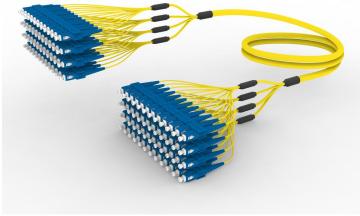

## Base Product

SingleMode SC/UPC to SC/UPC, InstaPATCH® 360 Ruggedized Fiber Fanout Cable Assembly, 48-Fiber, Plenum

## Product Classification

<b>Regional Availability</b>	Asia   Australia/New Zealand   China   Europe   India   Latin America   Middle East/Africa   North America
<b>Portfolio</b>	CommScope®
<b>Product Type</b>	Ruggedized fanout
<b>Product Brand</b>	SYSTIMAX InstaPATCH® 360
<b>Ordering Note</b>	For lengths greater than 999 ft (304 m), orders must be in meters   Minimum length may vary based on cable configuration

## General Specifications

<b>Color, boot A</b>	Blue
<b>Color, connector A</b>	Blue
<b>Color, boot B</b>	Blue
<b>Color, connector B</b>	Blue
<b>Construction Type</b>	Stranded
<b>Furcation Color</b>	Yellow
<b>Interface, Connector A</b>	SC/UPC
<b>Interface, Connector B</b>	SC/UPC
<b>Jacket Color</b>	Yellow
<b>Fibers per Subunit, quantity</b>	12
<b>Total Fibers, quantity</b>	48