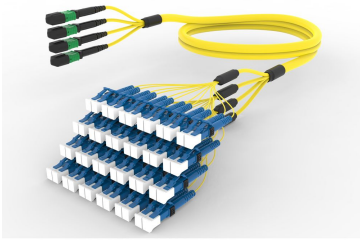

FLWMPLCAH

Base Product

Singlemode MPO (Unpinned) to LC/UPC, InstaPATCH® 360 Ruggedized Fanout Cable, 48-Fiber, Plenum

Product Classification

Regional Availability	Asia Australia/New Zealand China Europe India Latin America Middle East/Africa North America
Portfolio	CommScope®
Product Type	Ruggedized fanout
Product Brand	SYSTIMAX InstaPATCH® 360
Ordering Note	For lengths greater than 999 ft (304 m), orders must be in meters Minimum length may vary based on cable configuration

General Specifications

Color, boot A	Black
Color, connector A	Green
Color, boot B	Blue
Color, connector B	Blue
Construction Type	Stranded
Furcation Color	Yellow
Interface, Connector A	MPO-12/APC Female
Interface, Connector B	LC/UPC
Jacket Color	Yellow
Polarity	Method B (LL)
Fibers per Subunit, quantity	12
Total Fibers, quantity	48

Dimensions

Cable Assembly Length Range (m)	3 – 999
--	---------

FLWMPLCAH

Cable Assembly Length Range (ft)

7 – 999

Ordering Tree

Mechanical Specifications

Cable Retention Strength, maximum 11.24 lb @ 0° | 4.40 lb @ 90°