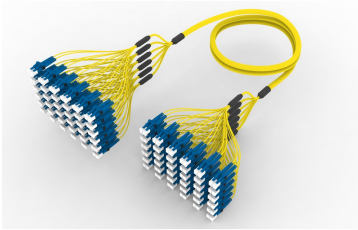

FLWLCLCAK

Base Product

Singlemode LC/UPC to LC/UPC, InstaPATCH® 360 Ruggedized Fiber Fanout Cable Assembly, 72-Fiber, Plenum

Product Classification

Regional Availability	Asia Australia/New Zealand China Europe India Latin America Middle East/Africa North America
Portfolio	CommScope®
Product Type	Ruggedized fanout
Product Brand	SYSTIMAX InstaPATCH® 360
Ordering Note	For lengths greater than 999 ft (304 m), orders must be in meters Minimum length may vary based on cable configuration

General Specifications

Color, boot A	Blue
Color, connector A	Blue
Color, boot B	Blue
Color, connector B	Blue
Construction Type	Stranded
Furcation Color	Yellow
Interface, Connector A	LC/UPC
Interface, Connector B	LC/UPC
Jacket Color	Yellow
Fibers per Subunit, quantity	12
Total Fibers, quantity	72

Dimensions

Cable Assembly Length Range (m)	3 – 305
Cable Assembly Length Range (ft)	8 – 999

FLWLCLCAK

Ordering Tree

Mechanical Specifications

Cable Retention Strength, maximum 11.24 lb @ 0 ° | 4.40 lb @ 90 °