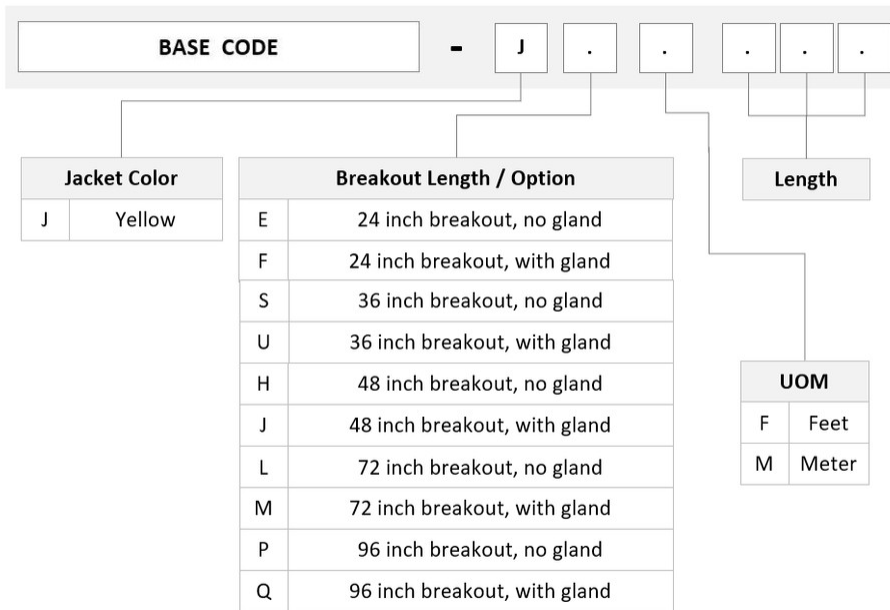

FLWLCLCAK

Ordering Tree

Mechanical Specifications

Cable Retention Strength, maximum 11.24 lb @ 0 ° | 4.40 lb @ 90 °

Optical Specifications

Fiber Mode Singlemode

Fiber Type G.652.D | G.657.A1, TeraSPEED®

Environmental Specifications

Operating Temperature -10 °C to +60 °C (+14 °F to +140 °F)

Environmental Space Indoor | Plenum

Regulatory Compliance/Certifications

Agency

ANATEL

CHINA-ROHS

ISO 9001:2015

Classification

Compliant

Below maximum concentration value

Designed, manufactured and/or distributed under this quality management system