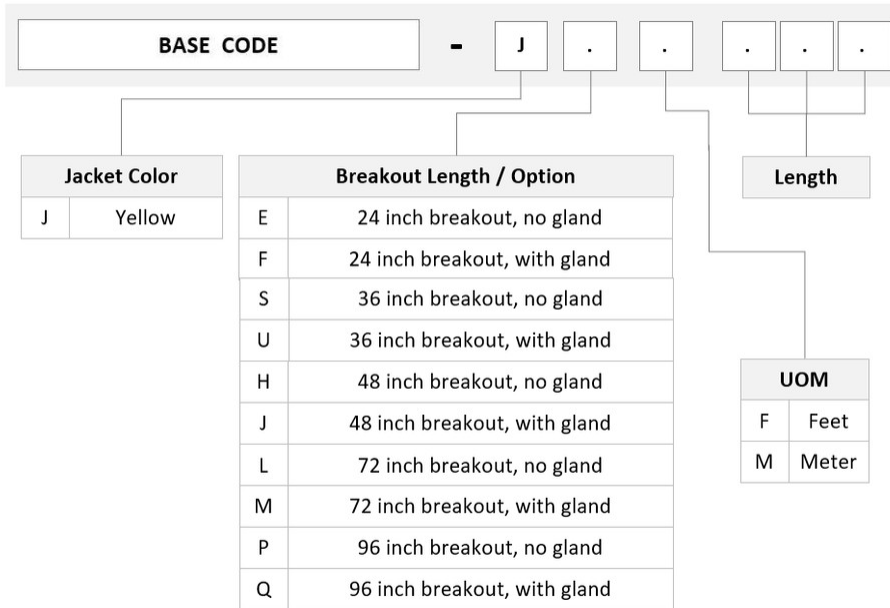

FLWLCCLCAH

Ordering Tree

Mechanical Specifications

Cable Retention Strength, maximum 11.24 lb @ 0 ° | 4.40 lb @ 90 °

Optical Specifications

Fiber Mode Singlemode

Fiber Type G.652.D | G.657.A1, TeraSPEED®

Environmental Specifications

Operating Temperature -10 °C to +60 °C (+14 °F to +140 °F)

Environmental Space Indoor | Plenum

Regulatory Compliance/Certifications

Agency

ANATEL

CHINA-ROHS

ISO 9001:2015

Classification

Compliant

Below maximum concentration value

Designed, manufactured and/or distributed under this quality management system