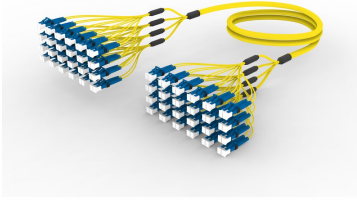

FLWLCCLCAH

Base Product

Singlemode LC/UPC to LC/UPC, InstaPATCH® 360 Ruggedized Fiber Fanout Cable Assembly, 48-Fiber, Plenum

Product Classification

Regional Availability	Asia Australia/New Zealand China Europe India Latin America Middle East/Africa North America
Portfolio	CommScope®
Product Type	Ruggedized fanout
Product Brand	SYSTIMAX InstaPATCH® 360
Ordering Note	For lengths greater than 999 ft (304 m), orders must be in meters Minimum length may vary based on cable configuration

General Specifications

Color, boot A	Blue
Color, connector A	Blue
Color, boot B	Blue
Color, connector B	Blue
Construction Type	Stranded
Furcation Color	Yellow
Interface, Connector A	LC/UPC
Interface, Connector B	LC/UPC
Jacket Color	Yellow
Fibers per Subunit, quantity	12
Total Fibers, quantity	48

Dimensions

Cable Assembly Length Range (m)	3 – 305
Cable Assembly Length Range (ft)	8 – 999

FLWLCCLCAH

Ordering Tree

Mechanical Specifications

Cable Retention Strength, maximum 11.24 lb @ 0 ° | 4.40 lb @ 90 °