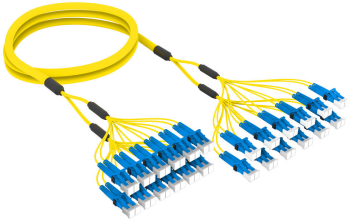

FLWLCLCAF

Base Product

Singlemode LC/UPC to LC/UPC, InstaPATCH® 360 Ruggedized Fiber Fanout Cable Assembly, 24-Fiber, Plenum

Product Classification

Regional Availability	Asia Australia/New Zealand China Europe India Latin America Middle East/Africa North America
Portfolio	CommScope®
Product Type	Ruggedized fanout
Product Brand	SYSTIMAX InstaPATCH® 360
Ordering Note	For lengths greater than 999 ft (304 m), orders must be in meters Minimum length may vary based on cable configuration

General Specifications

Color, boot A	Blue
Color, connector A	Blue
Color, boot B	Blue
Color, connector B	Blue
Construction Type	Stranded
Furcation Color	Yellow
Interface, Connector A	LC/UPC
Interface, Connector B	LC/UPC
Jacket Color	Yellow
Fibers per Subunit, quantity	12
Total Fibers, quantity	24

Dimensions

Cable Assembly Length Range (m)	3 – 305
Cable Assembly Length Range (ft)	8 – 999

FLWLCLCAF

Ordering Tree

Mechanical Specifications

Cable Retention Strength, maximum 11.24 lb @ 0 ° | 4.40 lb @ 90 °