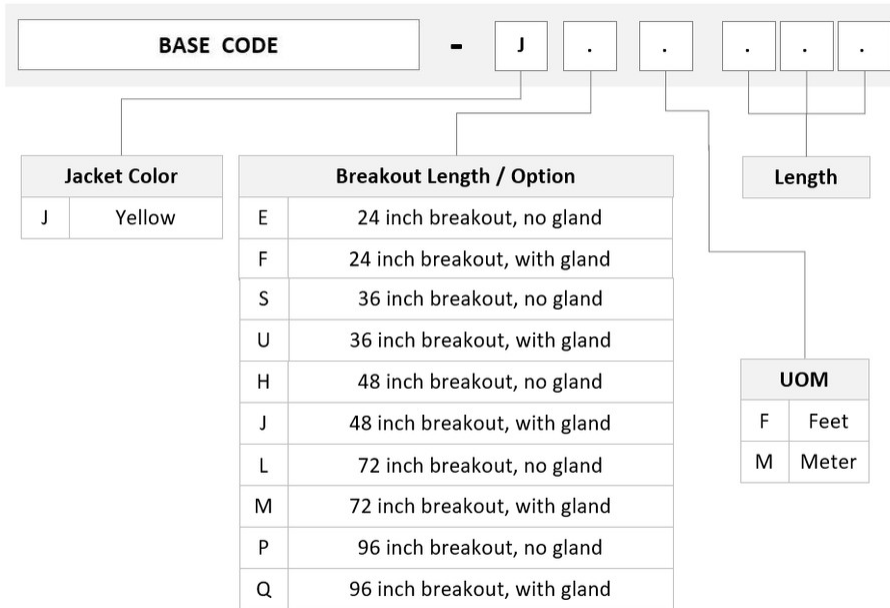

FLWLCLCAF

Ordering Tree

Mechanical Specifications

Cable Retention Strength, maximum 11.24 lb @ 0 ° | 4.40 lb @ 90 °

Optical Specifications

Fiber Mode Singlemode

Fiber Type G.652.D | G.657.A1, TeraSPEED®

Environmental Specifications

Operating Temperature -10 °C to +60 °C (+14 °F to +140 °F)

Environmental Space Indoor | Plenum

Regulatory Compliance/Certifications

Agency

ANATEL

CHINA-ROHS

ISO 9001:2015

Classification

Compliant

Below maximum concentration value

Designed, manufactured and/or distributed under this quality management system