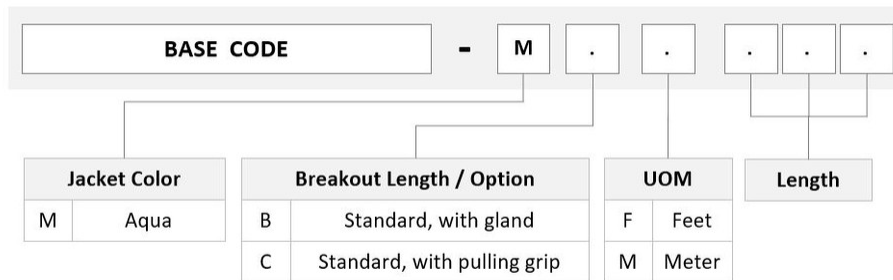

General Specifications

Color, boot A	Black
Color, connector A	Aqua
Color, boot B	Black
Color, connector B	Aqua
Construction Type	Armored Stranded
Furcation Color	Aqua
Interface, Connector A	MPO-12/UPC Female
Interface, Connector B	MPO-12/UPC Male
Jacket Color	Aqua
Polarity	Method B (LL)
Fibers per Subunit, quantity	12
Total Fibers, quantity	12

Dimensions

Breakout Length	33 in
Cable Assembly Length Range (m)	3 – 999
Cable Assembly Length Range (ft)	10 – 999

FKXMPMXAD

Ordering Tree

Mechanical Specifications

Cable Retention Strength, maximum 11.24 lb @ 0 ° | 4.40 lb @ 90 °