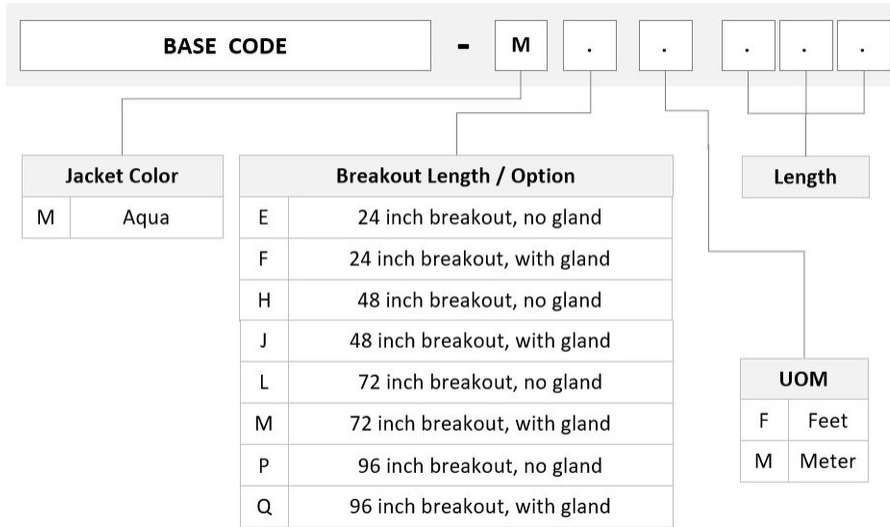

General Specifications

Color, connector A	Black
Construction Type	Stranded
Furcation Color	Aqua
Interface, Connector A	LC/UPC
Interface, Connector B	Unterminated
Jacket Color	Aqua
Fibers per Subunit, quantity	12
Total Fibers, quantity	24

Dimensions

Cable Assembly Length Range (m)	3 – 305
Cable Assembly Length Range (ft)	8 – 999

Ordering Tree

F4XLCUCAF

Mechanical Specifications

Cable Retention Strength, maximum 11.24 lb @ 0 ° | 4.40 lb @ 90 °