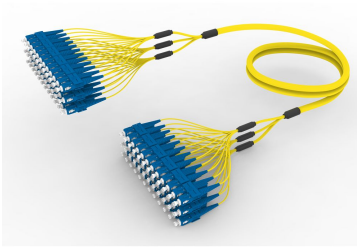

## Base Product

SingleMode SC/UPC to SC/UPC, InstaPATCH® 360 Ruggedized Fiber Fanout Cable Assembly, 36-Fiber, Low Smoke Zero Halogen (LSZH)

## Product Classification

<b>Regional Availability</b>	Europe   Middle East/Africa
<b>Portfolio</b>	CommScope®
<b>Product Type</b>	Ruggedized fanout
<b>Product Brand</b>	SYSTIMAX InstaPATCH® 360
<b>Ordering Note</b>	For lengths greater than 999 ft (304 m), orders must be in meters   Minimum length may vary based on cable configuration   Not available in the United States or Canada