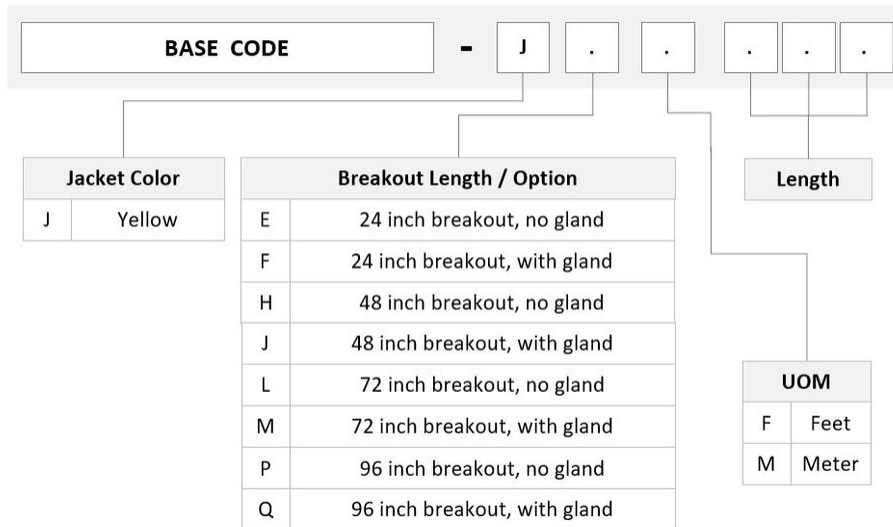

F4WSCSCAG

Dimensions

Cable Assembly Length Range (m) 3 – 305

Cable Assembly Length Range (ft) 8 – 999

Ordering Tree

Mechanical Specifications

Cable Retention Strength, maximum 11.24 lb @ 0 ° | 4.40 lb @ 90 °

Optical Specifications

Fiber Mode Singlemode

Fiber Type G.652.D | G.657.A1, TeraSPEED®

Environmental Specifications

Operating Temperature -10 °C to +60 °C (+14 °F to +140 °F)

Environmental Space Indoor | Low Smoke Zero Halogen (LSZH)

Regulatory Compliance/Certifications

Agency	Classification
ANATEL	Compliant
CHINA-ROHS	Below maximum concentration value