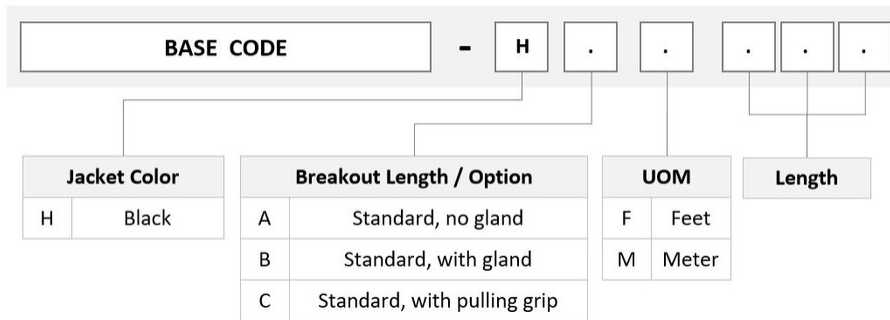

General Specifications

Color, boot A	Black
Color, connector A	Green
Color, boot B	Black
Color, connector B	Green
Construction Type	InstaPATCH® 360 trunk/extension/cross-connect, indoor/outdoor
Furcation Color	Yellow
Interface, Connector A	MPO-12/APC Female
Interface, Connector B	MPO-12/APC Female
Jacket Color	Black
Polarity	Method B (LL)
Fibers per Subunit, quantity	12
Total Fibers, quantity	48

Dimensions

Cable Assembly Length Range (m)	3 – 999
Cable Assembly Length Range (ft)	10 – 999

FJWMPMPDH

Ordering Tree

Mechanical Specifications

Cable Retention Strength, maximum 11.24 lb @ 0 ° | 4.40 lb @ 90 °