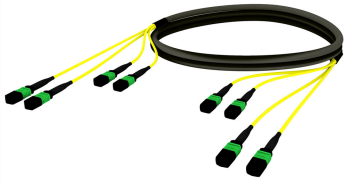

FJWMPMPDH

Base Product

Singlemode MPO (Unpinned) to MPO (Unpinned), InstaPATCH® 360 Pre-terminated Indoor/Outdoor Trunk Cable, 48-Fiber, Low Smoke Zero Halogen

Product Classification

Regional Availability	Asia Australia/New Zealand China Europe India Latin America Middle East/Africa North America
Portfolio	CommScope®
Product Type	Fiber trunk cable assembly
Product Brand	SYSTIMAX InstaPATCH® 360
Ordering Note	For lengths greater than 999 ft (304 m), orders must be in meters Minimum length may vary based on cable configuration

General Specifications

Color, boot A	Black
Color, connector A	Green
Color, boot B	Black
Color, connector B	Green
Construction Type	InstaPATCH® 360 trunk/extension/cross-connect, indoor/outdoor
Furcation Color	Yellow
Interface, Connector A	MPO-12/APC Female
Interface, Connector B	MPO-12/APC Female
Jacket Color	Black
Polarity	Method B (LL)
Fibers per Subunit, quantity	12
Total Fibers, quantity	48

Dimensions

Cable Assembly Length Range (m)	3 – 999
Cable Assembly Length Range (ft)	10 – 999

FJWMPMPDH

Ordering Tree

Mechanical Specifications

Cable Retention Strength, maximum 11.24 lb @ 0 ° | 4.40 lb @ 90 °

Included Products

- 760151506 Z-048-MP-8W-F12BK/D – Fiber Indoor/Outdoor cable, TeraSPEED® Low Smoke Zero Halogen Riser MPO Trunk, 48 fiber multi-unit with 12 fiber subunits, Singlemode G.652.D and G.657.A1, Feet jacket marking, Black jacket color, Dca flame rating