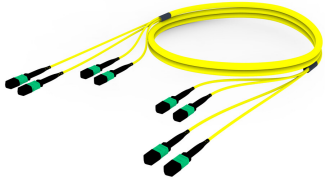

FJWMPMPAH

Base Product

Singlemode MPO (Unpinned) to MPO (Unpinned), InstaPATCH® 360 Pre-terminated Trunk Cable, 48-Fiber, Low Smoke Zero Halogen

Product Classification

Regional Availability	Asia Australia/New Zealand China Europe India Latin America Middle East/Africa North America
Portfolio	CommScope®
Product Type	Fiber trunk cable assembly
Product Brand	SYSTIMAX InstaPATCH® 360
Ordering Note	For lengths greater than 999 ft (304 m), orders must be in meters Minimum length may vary based on cable configuration Not available in the United States or Canada

General Specifications

Color, boot A	Black
Color, connector A	Green
Color, boot B	Black
Color, connector B	Green
Construction Type	Stranded
Furcation Color	Yellow
Interface, Connector A	MPO-12/APC Female
Interface, Connector B	MPO-12/APC Female
Jacket Color	Yellow
Polarity	Method B (LL)
Fibers per Subunit, quantity	12
Total Fibers, quantity	48

Dimensions

Breakout Length	33 in
Cable Assembly Length Range (m)	3 – 999
Cable Assembly Length Range (ft)	10 – 999

FJWMPMPAH

Ordering Tree

Mechanical Specifications

Cable Retention Strength, maximum 11.24 lb @ 0 ° | 4.40 lb @ 90 °

Included Products

760050385 N-048-MP-8W-F12YL/D	- Fiber indoor cable, TeraSPEED® Low Smoke Zero Halogen Riser MPO Trunk, 48 fiber multi-unit with 12 fiber subunits, Gel-free, Singlemode G.652.D and G.657.A1, Feet jacket marking, Yellow jacket color, Dca flame rating
860366137	- MPO12, LOW LOSS, FEMALE, Singlemode, GREEN, 3mm