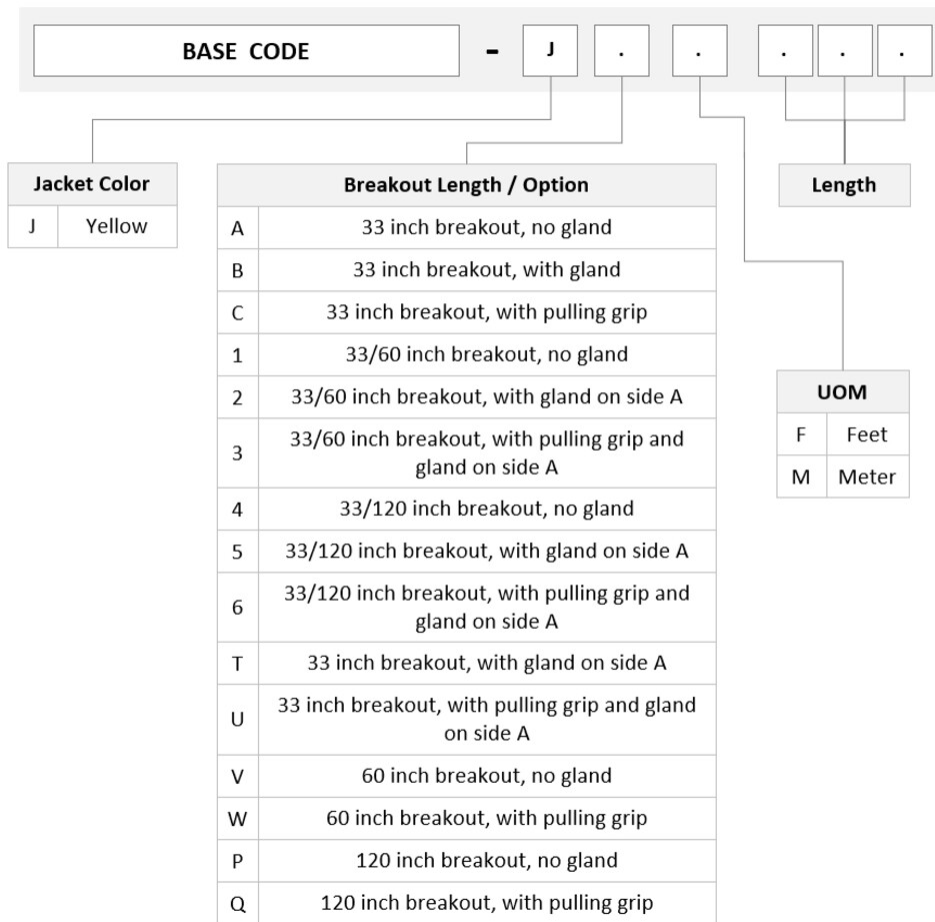

FJWMPMPAH

Ordering Tree

Mechanical Specifications

Cable Retention Strength, maximum 11.24 lb @ 0 ° | 4.40 lb @ 90 °

Optical Specifications

Fiber Mode Singlemode

Fiber Type G.652.D | G.657.A1, TeraSPEED®

Environmental Specifications

Operating Temperature -10 °C to +60 °C (+14 °F to +140 °F)

Environmental Space Dual Rated LSZH/Riser | Indoor