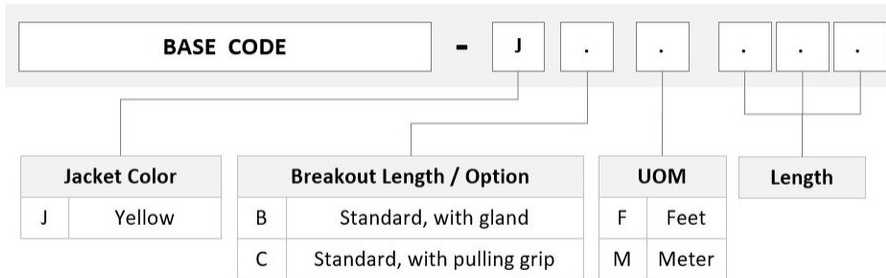

General Specifications

Color, boot A	Black
Color, connector A	Green
Color, boot B	Black
Color, connector B	Green
Construction Type	Armored Stranded
Furcation Color	Yellow
Interface, Connector A	MPO-12/APC Female
Interface, Connector B	MPO-12/APC Male
Jacket Color	Yellow
Polarity	Method B (LL)
Fibers per Subunit, quantity	12
Total Fibers, quantity	96

Dimensions

FHWMPMXAL

Breakout Length	33 in
Cable Assembly Length Range (m)	3 – 999
Cable Assembly Length Range (ft)	10 – 999

Ordering Tree

Mechanical Specifications

Cable Retention Strength, maximum	11.24 lb @ 0 ° 4.40 lb @ 90 °
--	---------------------------------