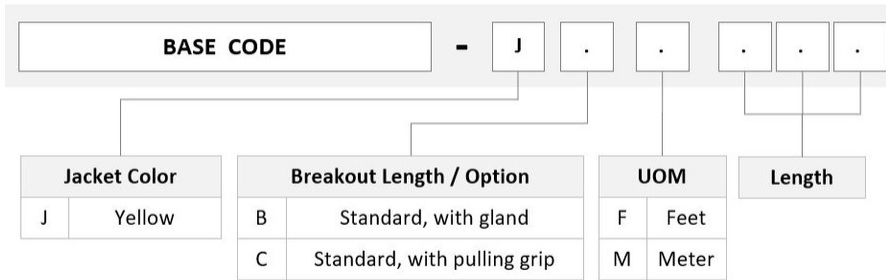

General Specifications

Color, boot A	Black
Color, connector A	Green
Color, boot B	Black
Color, connector B	Green
Construction Type	Armored Stranded
Furcation Color	Yellow
Interface, Connector A	MPO-12/APC Female
Interface, Connector B	MPO-12/APC Male
Jacket Color	Yellow
Polarity	Method B (LL)
Fibers per Subunit, quantity	12
Total Fibers, quantity	48

Dimensions

FHWMPMXAH

Breakout Length	33 in
Cable Assembly Length Range (m)	3 – 999
Cable Assembly Length Range (ft)	10 – 999

Ordering Tree

Mechanical Specifications

Cable Retention Strength, maximum	11.24 lb @ 0 ° 4.40 lb @ 90 °
--	---------------------------------