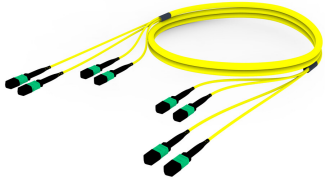

FHWMPMXAH

Base Product

Singlemode MPO (Unpinned) to MPO (Pinned), InstaPATCH® 360 Armored Pre-terminated Trunk Cable, 48-Fiber, Plenum

OBSOLETE

This product was discontinued on: October 7, 2024

Product Classification

Regional Availability	Asia Australia/New Zealand China Europe India Latin America Middle East/Africa North America
Portfolio	CommScope®
Product Type	Fiber trunk cable assembly
Product Brand	SYSTIMAX InstaPATCH® 360
Ordering Note	For lengths greater than 999 ft (304 m), orders must be in meters Minimum length may vary based on cable configuration

General Specifications

Color, boot A	Black
Color, connector A	Green
Color, boot B	Black
Color, connector B	Green
Construction Type	Armored Stranded
Furcation Color	Yellow
Interface, Connector A	MPO-12/APC Female
Interface, Connector B	MPO-12/APC Male
Jacket Color	Yellow
Polarity	Method B (LL)
Fibers per Subunit, quantity	12
Total Fibers, quantity	48