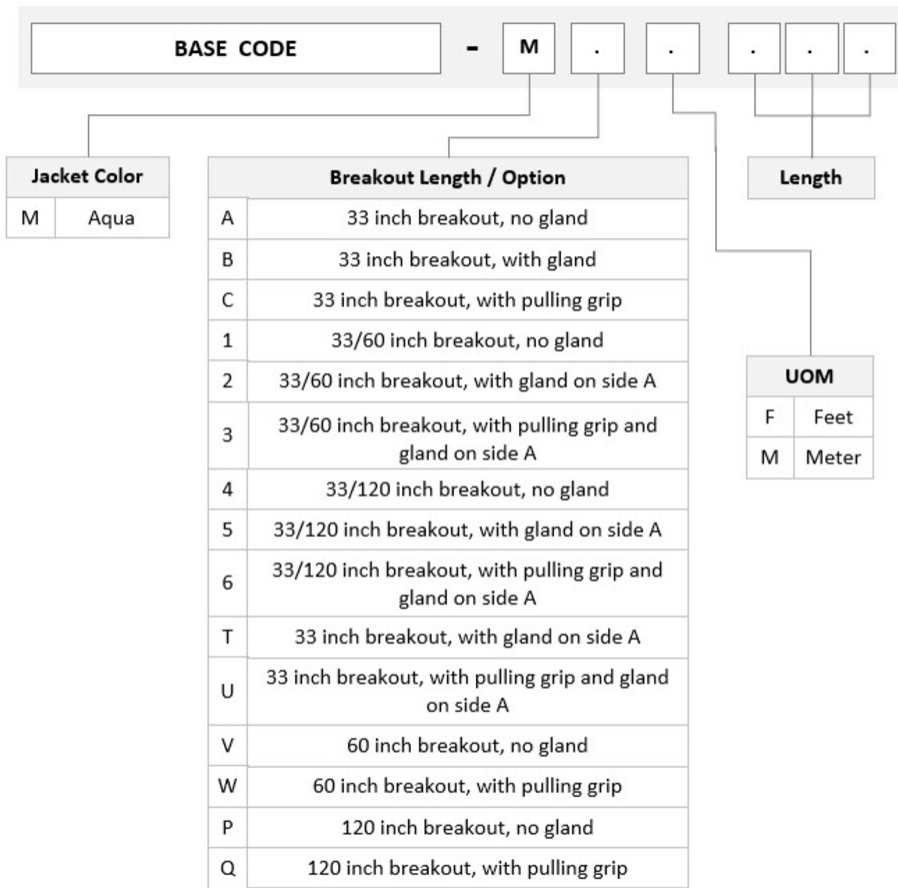

FGZMXMXAF

Ordering Tree

Mechanical Specifications

Cable Retention Strength, maximum 11.24 lb @ 0° | 4.40 lb @ 90°

Optical Specifications

Fiber Mode Multimode

Fiber Type OM3, LazrSPEED®

Environmental Specifications

Operating Temperature -10 °C to +60 °C (+14 °F to +140 °F)

Environmental Space Indoor | Plenum