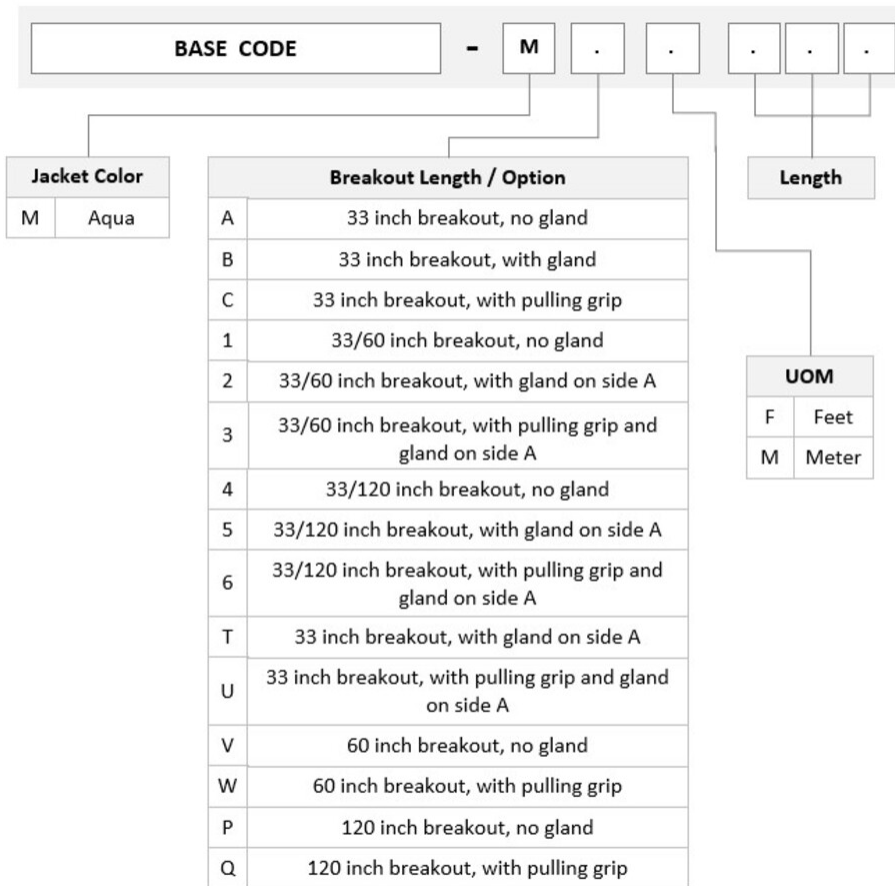

FGZMXMXAD

Base Product

OM3 MPO (Pinned) to MPO (Pinned), InstaPATCH® 360 Pre-terminated Trunk Cable, 12-Fiber, Plenum

Product Classification

Regional Availability	Asia Australia/New Zealand China Europe India Latin America Middle East/Africa North America
Portfolio	CommScope®
Product Type	Fiber trunk cable assembly
Product Brand	SYSTIMAX InstaPATCH® 360
Ordering Note	For lengths greater than 999 ft (304 m), orders must be in meters Minimum length may vary based on cable configuration

General Specifications

Color, boot A	Black
Color, connector A	Aqua
Color, boot B	Black
Color, connector B	Aqua
Construction Type	Stranded
Furcation Color	Aqua
Interface, Connector A	MPO-12/UPC Male
Interface, Connector B	MPO-12/UPC Male
Jacket Color	Aqua
Polarity	Method B (LL)
Fibers per Subunit, quantity	12
Total Fibers, quantity	12

Dimensions

Breakout Length	33 in
Cable Assembly Length Range (m)	3 – 999
Cable Assembly Length Range (ft)	10 – 999

FGZMXMXAD

Ordering Tree

Mechanical Specifications

Cable Retention Strength, maximum 11.24 lb @ 0° | 4.40 lb @ 90°