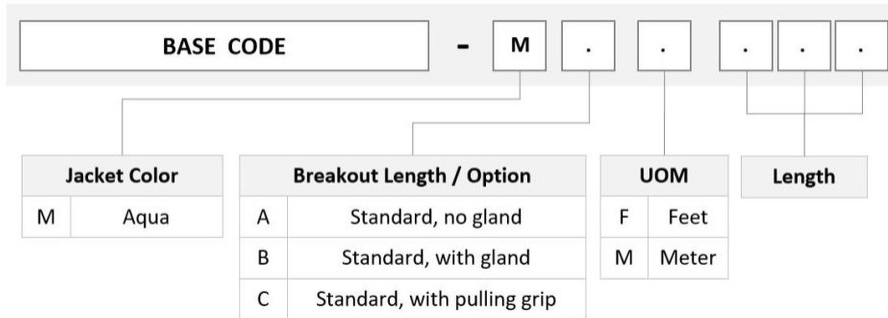

General Specifications

Color, boot A	Black
Color, connector A	Aqua
Color, boot B	Black
Color, connector B	Aqua
Construction Type	Stranded
Furcation Color	Aqua
Interface, Connector A	MPO-12/UPC Female
Interface, Connector B	MPO-12/UPC Male
Jacket Color	Aqua
Polarity	Method B (LL)
Fibers per Subunit, quantity	12
Total Fibers, quantity	36

Dimensions

Breakout Length	33 in
------------------------	-------

FGZMPMXAG

Cable Assembly Length Range (m) 3 – 999

Cable Assembly Length Range (ft) 10 – 999

Ordering Tree

Mechanical Specifications

Cable Retention Strength, maximum 11.24 lb @ 0 ° | 4.40 lb @ 90 °