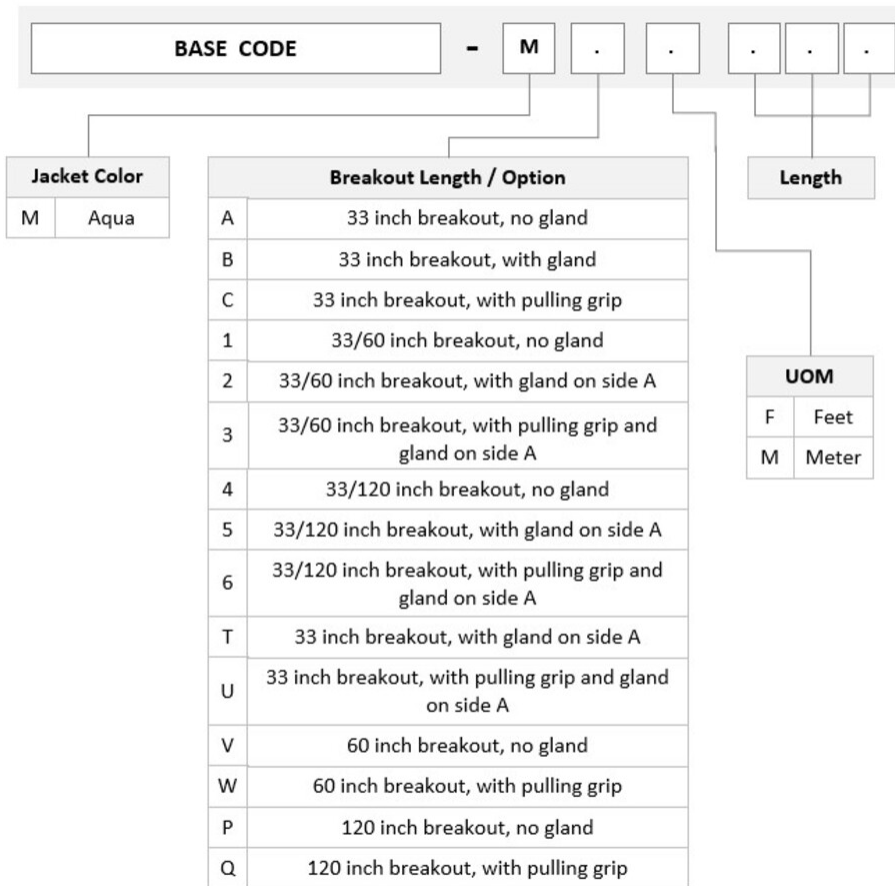

FGXMPMPAG

Base Product

OM4 MPO (Unpinned) to MPO (Unpinned), InstaPATCH® 360 Pre-terminated Trunk Cable, 36-Fiber, Plenum

Product Classification

Regional Availability	Asia Australia/New Zealand China Europe India Latin America Middle East/Africa North America
Portfolio	CommScope®
Product Type	Fiber trunk cable assembly
Product Brand	SYSTIMAX InstaPATCH® 360
Ordering Note	For lengths greater than 999 ft (304 m), orders must be in meters Minimum length may vary based on cable configuration

General Specifications

Color, boot A	Black
Color, connector A	Aqua
Color, boot B	Black
Color, connector B	Aqua
Construction Type	Stranded
Furcation Color	Aqua
Interface, Connector A	MPO-12/UPC Female
Interface, Connector B	MPO-12/UPC Female
Jacket Color	Aqua
Polarity	Method B (LL)
Fibers per Subunit, quantity	12
Total Fibers, quantity	36

Dimensions

Breakout Length	33 in
Cable Assembly Length Range (m)	3 – 999
Cable Assembly Length Range (ft)	10 – 999

FGXMPMPAG

Ordering Tree

Mechanical Specifications

Cable Retention Strength, maximum 11.24 lb @ 0° | 4.40 lb @ 90°