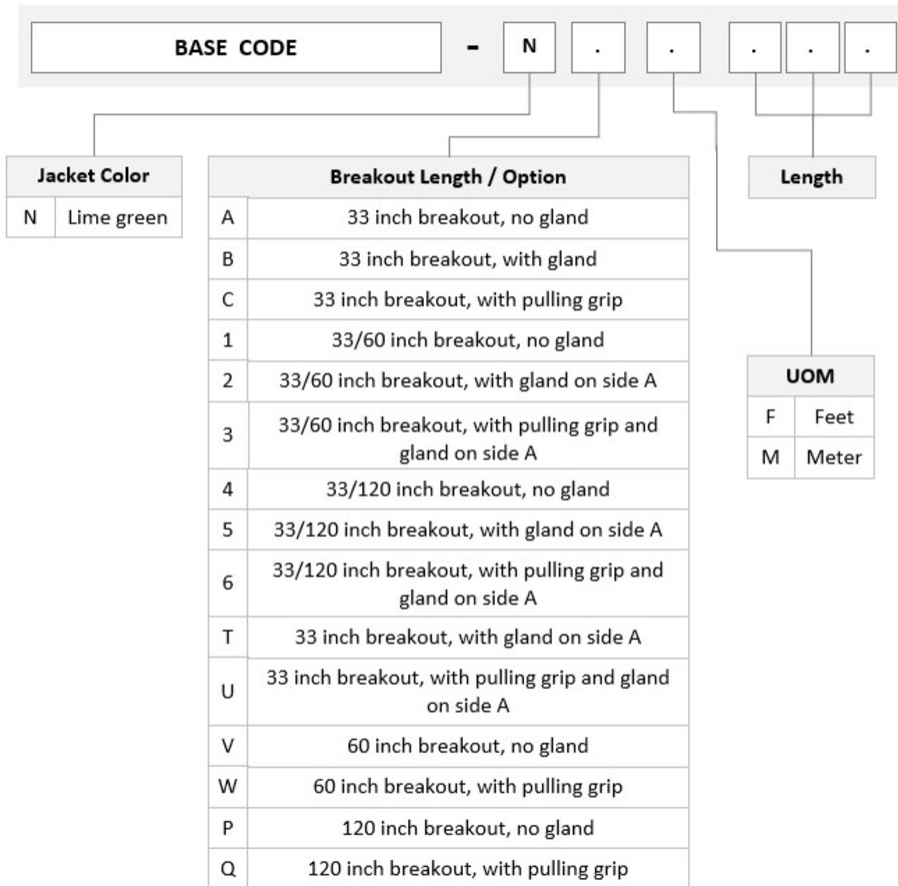

FGVMPMPAF

Cable Assembly Length Range (ft)

10 – 999

Ordering Tree

Mechanical Specifications

Cable Retention Strength, maximum 11.24 lb @ 0° | 4.40 lb @ 90°

Optical Specifications

Fiber Mode Multimode

Fiber Type OM5, LazrSPEED®

Environmental Specifications

Operating Temperature -10 °C to +60 °C (+14 °F to +140 °F)