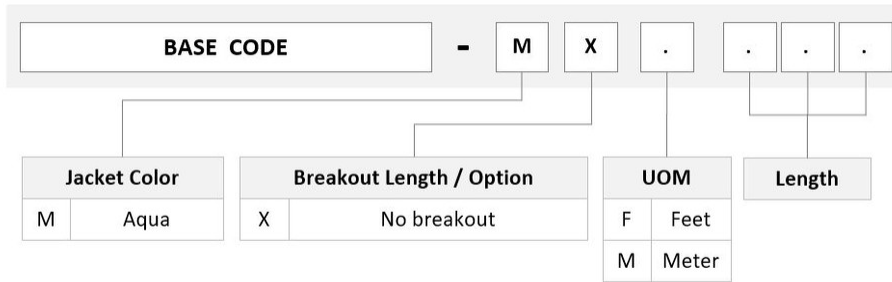

FFXLCSC42

Ordering Tree

Mechanical Specifications

Cable Retention Strength, maximum 11.24 lb @ 0 ° | 4.40 lb @ 90 °

Optical Specifications

Fiber Mode Multimode

Fiber Type OM4, LazrSPEED®

Environmental Specifications

Operating Temperature -10 °C to +60 °C (+14 °F to +140 °F)

Operating Temperature, pending approval -20 °C to +70 °C (-4 °F to +158 °F)

Environmental Space Dual Rated LSZH/Riser

Regulatory Compliance/Certifications

Agency	Classification
ANATEL	Compliant
CHINA-ROHS	Below maximum concentration value
ISO 9001:2015	Designed, manufactured and/or distributed under this quality management system
REACH-SVHC	Compliant as per SVHC revision on www.commscope.com/ProductCompliance
ROHS	Compliant
UK-ROHS	Compliant

Included Products