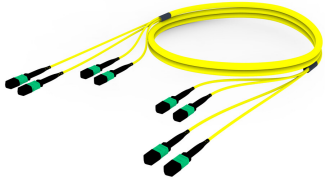

F3WMPMPAH

Base Product

Singlemode MPO (Unpinned) to MPO (Unpinned), InstaPATCH® 360 Pre-terminated Trunk Cable, 48-Fiber, Low Smoke Zero Halogen B2ca

Product Classification

Regional Availability	Europe
Portfolio	CommScope®
Product Type	Fiber trunk cable assembly
Product Brand	SYSTIMAX InstaPATCH® 360
Ordering Note	For lengths greater than 999 ft (304 m), orders must be in meters Minimum length may vary based on cable configuration Not available in the United States or Canada

General Specifications

Color, boot A	Black
Color, connector A	Green
Color, boot B	Black
Color, connector B	Green
Construction Type	Stranded
Furcation Color	Yellow
Interface, Connector A	MPO-12/APC Female
Interface, Connector B	MPO-12/APC Female
Jacket Color	Yellow
Polarity	Method B (LL)
Fibers per Subunit, quantity	12
Total Fibers, quantity	48

Dimensions

Breakout Length	33 in
Cable Assembly Length Range (m)	3 – 999
Cable Assembly Length Range (ft)	10 – 999

F3WMPMPAH

Ordering Tree

Mechanical Specifications

Cable Retention Strength, maximum 11.24 lb @ 0° | 4.40 lb @ 90°