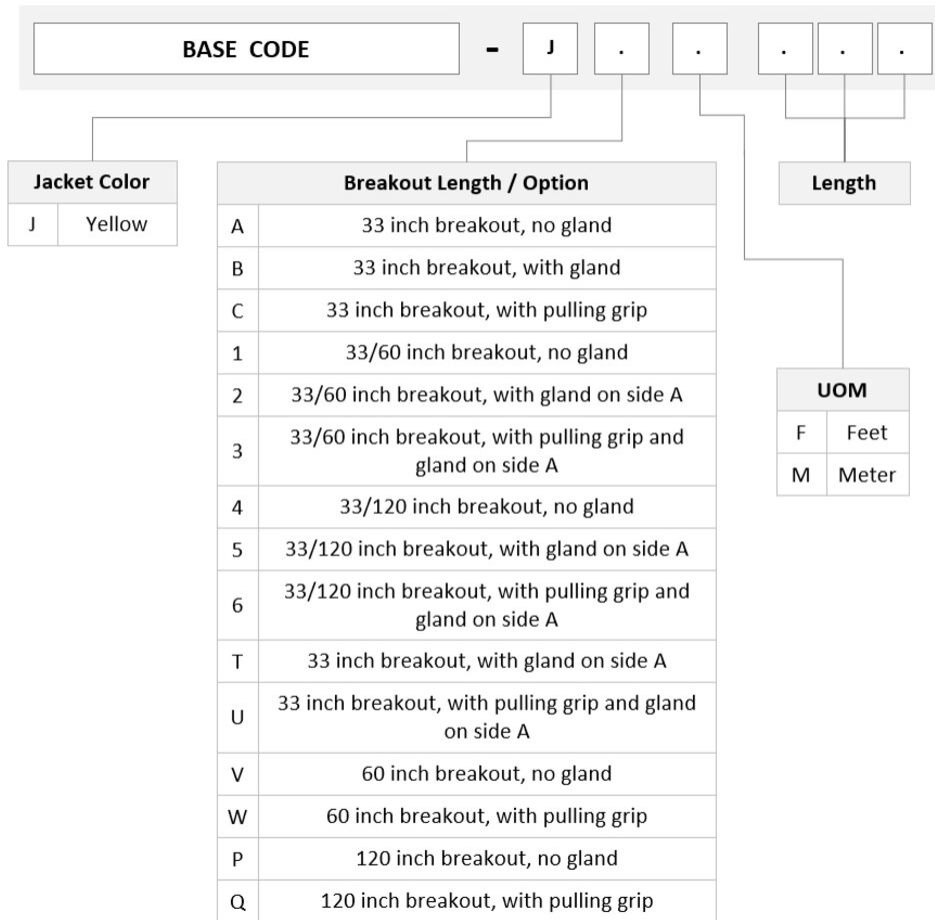

F3WMPMPAH

Ordering Tree

Mechanical Specifications

Cable Retention Strength, maximum 11.24 lb @ 0° | 4.40 lb @ 90°

Optical Specifications

Fiber Mode Singlemode

Fiber Type G.652.D | G.657.A1, TeraSPEED®

Environmental Specifications

Operating Temperature -10 °C to +60 °C (+14 °F to +140 °F)

EN50575 CPR Cable EuroClass Fire Performance B2ca

Environmental Space Indoor | Low Smoke Zero Halogen (LSZH)