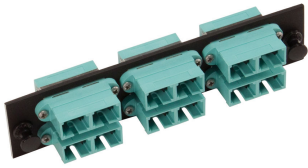

## Fiber Optic Adapter Pack, multimode, SC, duplex, 12-port, aqua

#### Replaced By:

760066076                      LazrSPEED®, ReadyPATCH® Adapter Pack, Black, 1000-Type, with 6 Multimode duplex SC  
PNL-BK-012-MFA-SC02-AQ      adapters, aqua

## General Specifications

<b>Adapter Color</b>	Aqua
<b>Adapters, quantity, front</b>	6
<b>Body Style</b>	Duplex   Straight orientation
<b>Color, front</b>	Black
<b>Interface</b>	SC/UPC
<b>Shuttered</b>	No
<b>Total Ports, quantity, front</b>	12