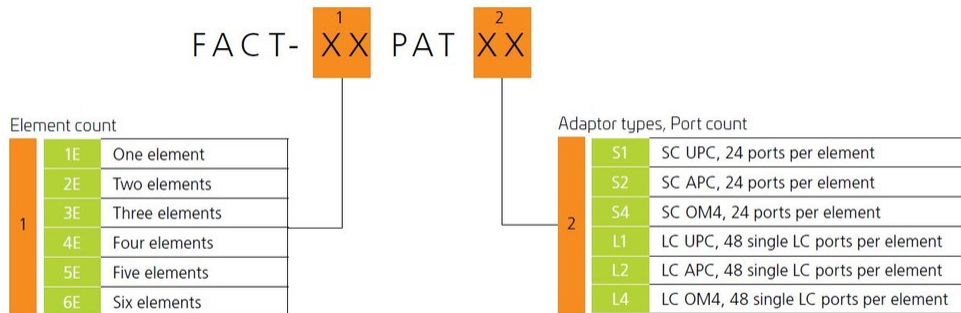

760240416 | FACT-1EPATL4

Dimensions

Height	30.95 mm | 1.219 in
Width	524 mm | 20.63 in
Depth	283 mm | 11.142 in

Ordering Tree

Optical Specifications

Fiber Mode	Multimode
Fiber Type	OM4

Environmental Specifications

Operating Temperature	-40 °C to +70 °C (-40 °F to +158 °F)
Storage Temperature	-20 °C to +85 °C (-4 °F to +176 °F)
Flammability Rating	UL 94 V-0

Packaging and Weights

Included	Mounting hardware
Packaging quantity	1

Regulatory Compliance/Certifications

Agency	Classification
CHINA-ROHS	Below maximum concentration value
ISO 9001:2015	Designed, manufactured and/or distributed under this quality management system